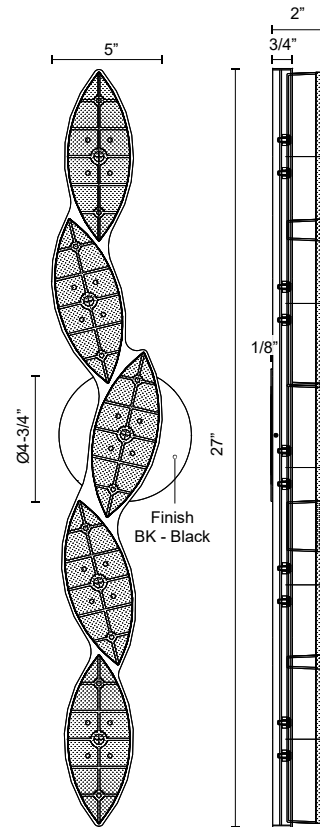

**POPLAR
WS90727**

WALL

PROJECT

WS90727-BK
Black

SPECIFICATION DETAILS

* For custom options, consult factory for details.

Fixture Dimensions	W5" x H27" x E2"
Light Source	AC LED Module
Wattage	30W
Total Lumens	2550lm
Delivered Lumens	2300lm*
Voltage	120V
Color Temperature	3000K
CRI (Ra)	90CRI
Optional Color Temps	2700K - 5000K Available, Minimum Order Quantities Apply
LED Rated Life	50,000 hours
Dimming	100% - 10%, ELV Dimmer (Not Included)
Diffuser Details	Frosted PC
Location	Dry
Warranty	5 Years
ADA Compliant	Yes
Canopy Dimensions	D4-3/4" x E1/8"

DESCRIPTION

Modern meets nature in a way that is versatile and sophisticated in the organically layered vanity and pendants in the Poplar Collection. Multi-layered diffusion of light adds dimension to this collection and sets it apart.