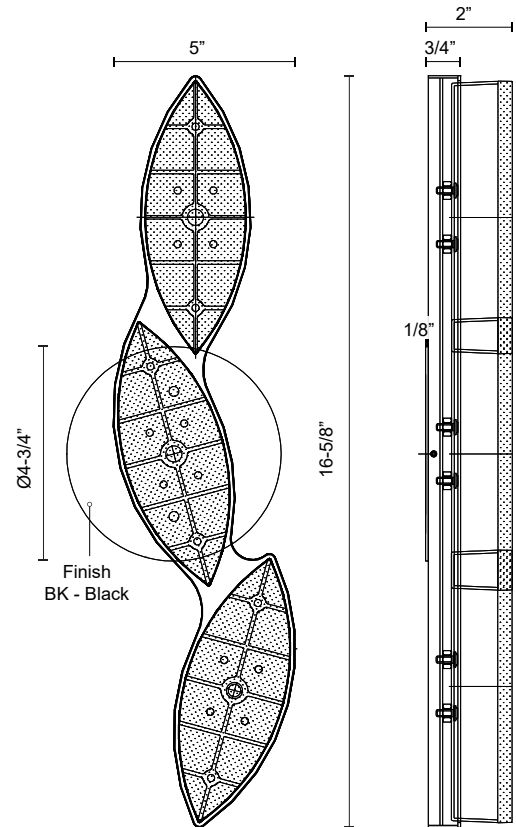

**POPLAR
WS90717**

WALL

PROJECT

WS90717-BK
Black

SPECIFICATION DETAILS

* For custom options, consult factory for details.

Fixture Dimensions	W5" x H16-5/8" x E2"
Light Source	AC LED Module
Wattage	18W
Total Lumens	1530lm*
Delivered Lumens	1380lm*
Voltage	120V
Color Temperature	3000K
CRI (Ra)	90CRI
Optional Color Temps	2700K - 5000K Available, Minimum Order Quantities Apply
LED Rated Life	50,000 hours
Dimming	100% - 10%, ELV Dimmer (Not Included)
Diffuser Details	Frosted PC
Location	Dry
Warranty	5 Years
ADA Compliant	Yes
Canopy Dimensions	D4-3/4" x E1/8"

DESCRIPTION

Modern meets nature in a way that is versatile and sophisticated in the organically layered vanity and pendants in the Poplar Collection. Multi-layered diffusion of light adds dimension to this collection and sets it apart.