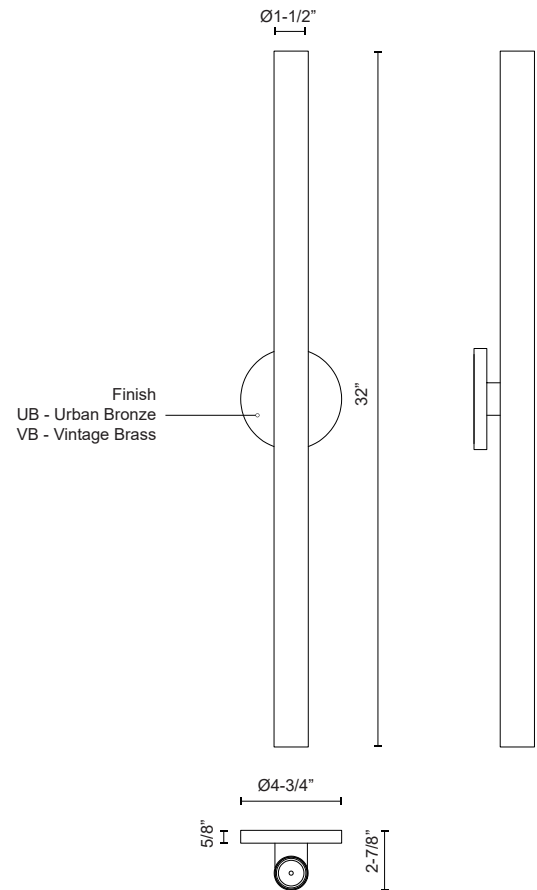

MASON WS90432

WALL

PROJECT

SPECIFICATION DETAILS

Fixture Dimensions	W1-1/2" x H32" x E2-7/8"
Height from center	16"
Light Source	LED with DC Driver
Wattage	15W
Total Lumens	990lm
Delivered Lumens	810lm*
Voltage	120V
Color Temperature	3000K
CRI (Ra)	90CRI
Optional Color Temps	2700K - 5000K Available, Minimum Order Quantities Apply
LED Rated Life	50,000 hours
Dimming	100% - 10%, TRIAC or ELV Dimmer (Not Included)
Diffuser Details	Clear Acrylic TIR Optics
Shade Details	Aluminum Baffle
ADA Compliant	Yes
Location	Dry
Illumination Direction	Up/Down
Mounting Style	Wall Mount, All Orientation
CEC Title 24 JA8	Yes, JA8-2022
Canopy Dimensions	D4-3/4" x E5/8"
Material	Aluminum + Steel
Paint Finish	UB01; VB01;

* For custom options, consult factory for details.

* For warranty information, please visit www.kuzcolighting.com/warranty

DESCRIPTION

Experience the timeless allure of our Mason lighting family, where each design reimagines the classic cylinder silhouette in captivating ways. Each Mason design is equipped with integrated LED technology and brings a touch of sophistication to your space. With exciting finishes in urban bronze or vintage brass, Mason adds a touch of luxury to modern style.

- Luxury painted finishes
- Timeless, simple style
- Integrated LED, no need for bulbs
- Perfect for living rooms, kitchens, dining rooms, and more

KUZCO

CANADA: 19054 28TH AVENUE - SURREY, BC V3Z 6M3

USA: 3035 E. LONE MOUNTAIN ROAD - LAS VEGAS, NV 89081

WWW.KUZCOLIGHTING.COM

© 2024 KUZCO LIGHTING. ALL RIGHTS RESERVED.

COMMENT