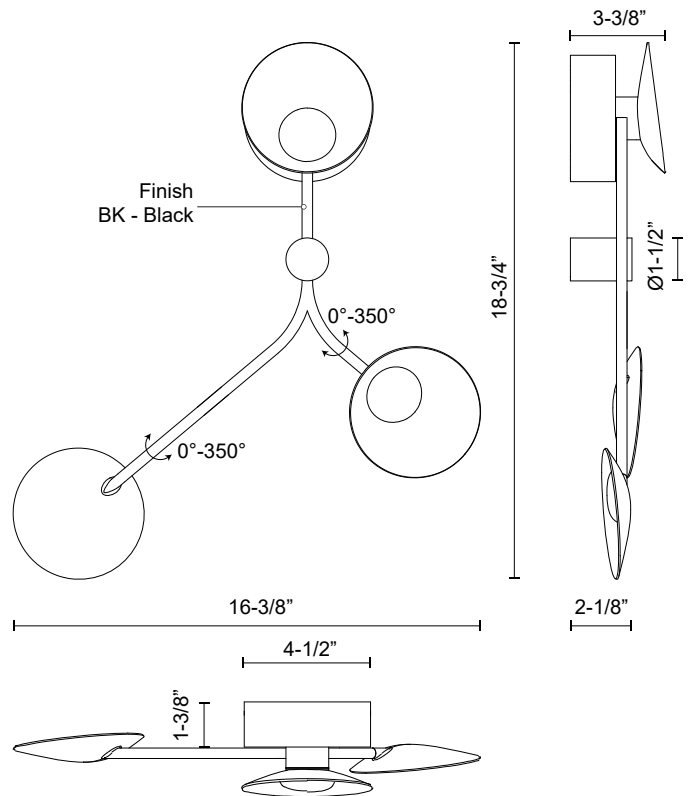

ROTAIRE WS90116

WALL

PROJECT

DESCRIPTION

Influenced by natural forms of flora, the Rotaire collection is a culmination of minimalist sensibilities and natural inspirations. Designed to mimic the form and flow of flowers and vines, the strong stems of this collection create the perfect frame for the illumination from each "leaf". The Rotaire is sure to bloom in both small and large spaces alike.

SPECIFICATION DETAILS

Fixture Dimensions	W16-3/8" x H18-3/4" x E3-3/8"
Light Source	LED with DC Driver
Wattage	13W
Total Lumens	1355lm
Delivered Lumens	696lm
Voltage	120V
Color Temperature	3000K
CRI (Ra)	90CRI
Optional Color Temps	2700K - 5000K Available, Minimum Order Quantities Apply
LED Rated Life	50,000 hours
Dimming	100% - 10%, TRIAC or ELV Dimmer (Not Included)
Diffuser Details	Frosted acrylic diffuser
Shade Details	Cast Aluminum Shade
ADA Compliant	Yes
Location	Dry
Mounting Style	All Orientation; Wall;
CEC Title 24 JA8	Yes, JA8-2022
Energy Star Certified	Energy Star Compliant
Canopy Dimensions	D4-1/2" x H1-3/8"
Paint Finish	BK02
Finish Option(s)	Black

* For custom options, consult factory for details.

* For warranty information, please visit www.kuzcolighting.com/warranty

COMMENT

KUZCO

CANADA: 19054 28TH AVENUE - SURREY, BC V3Z 6M3

USA: 3035 E. LONE MOUNTAIN ROAD - LAS VEGAS, NV 89081

WWW.KUZCOLIGHTING.COM

© 2021 KUZCO LIGHTING. ALL RIGHTS RESERVED.