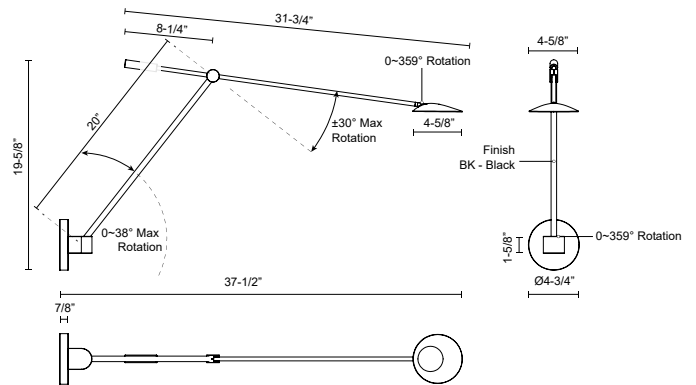

ROTAIRE WS90101

WALL

PROJECT

DESCRIPTION

Influenced by natural forms of flora, the Rotaire collection is a culmination of minimalist sensibilities and natural inspirations. Designed to mimic the form and flow of flowers and vines, the strong stems of this collection create the perfect frame for the illumination from each "leaf". The Rotaire is sure to bloom in both small and large spaces alike.

SPECIFICATION DETAILS

Fixture Dimensions	W4-5/8" x H19-5/8" x E37-1/2"
Light Source	LED with DC Driver
Wattage	8W
Total Lumens	680lm
Delivered Lumens	350lm*
Voltage	120V
Color Temperature	3000K
CRI (Ra)	90CRI
Optional Color Temps	2700K - 5000K Available, Minimum Order Quantities Apply
LED Rated Life	50,000 hours
Dimming	100% - 10%, TRIAC or ELV Dimmer (Not Included)
Diffuser Details	Frosted acrylic diffuser
Shade Details	Cast Aluminum Shade
Location	Dry
Mounting Style	All Orientation; Wall;
CEC Title 24 JA8	Yes, JA8-2022
Canopy Dimensions	D4-3/4" x E7/8"
Paint Finish	BK02
Finish Option(s)	Black