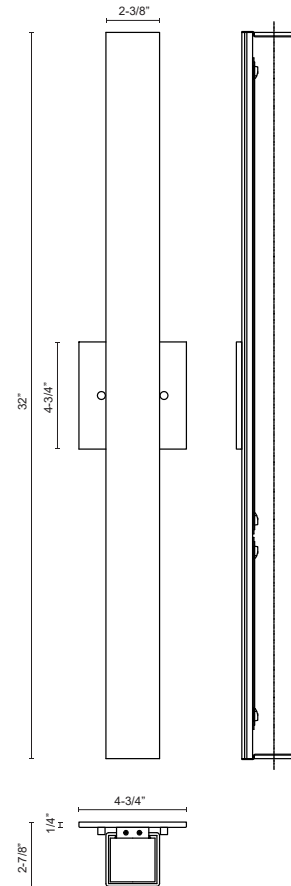

## SPECIFICATION DETAILS

<b>Fixture Dimensions</b>	W2-3/8" x H32" x E2-7/8"
<b>Light Source</b>	AC LED Module
<b>Wattage</b>	41W
<b>Total Lumens</b>	3200lm
<b>Delivered Lumens</b>	BN-2614lm; CH-2487lm;
<b>Voltage</b>	120V
<b>Color Temperature</b>	3000K
<b>CRI (Ra)</b>	90CRI
<b>Optional Color Temps</b>	2700K - 5000K Available, Minimum Order Quantities Apply
<b>LED Rated Life</b>	50,000 hours
<b>Dimming</b>	100% - 10%, ELV Dimmer (Not Included)
<b>Glass Details</b>	Opal Glass
<b>ADA Compliant</b>	Yes
<b>Location</b>	Dry
<b>Mounting Style</b>	All Orientation; Wall;
<b>CEC Title 24 JA8</b>	Yes, JA8-2022
<b>Canopy Dimensions</b>	W4-3/4" x H4-3/4" x E1/2"
<b>Paint Finish</b>	BK01; BN01; CH01;

## DESCRIPTION

Single LED wall sconce with rectangular shaped white opal glass. Metal details in brushed nickel or chrome finish, and is equipped with our powerful 120V AC LED technology