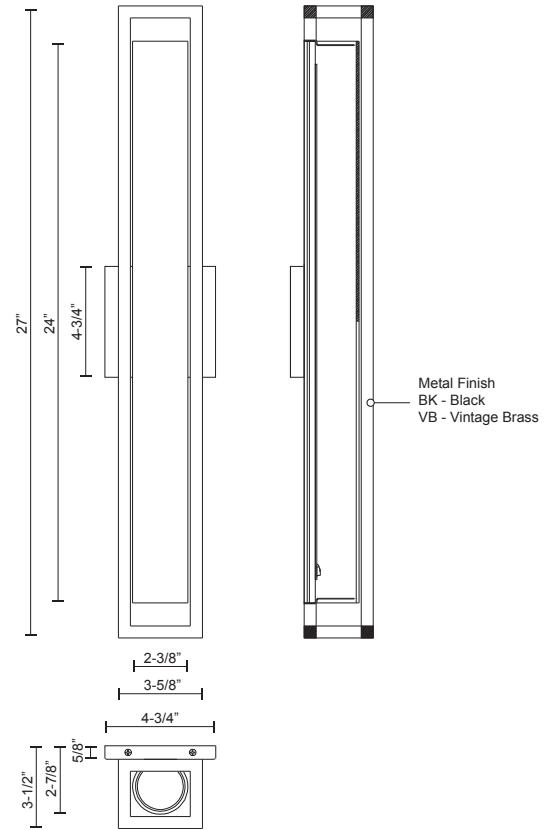

LOCHWOOD WS83427

WALL

PROJECT

WS83427-BK
Black

WS83427-VB
Vintage Brass

SPECIFICATION DETAILS

* For custom options, consult factory for details.

Fixture Dimensions	W3-5/8"x H27" x E3-1/2"
Light Source	LED
Wattage	32W
Total Lumens	2400lm
Delivered Lumens	VB-1499lm
Voltage	120V
Color Temperature	3000K
CRI (Ra)	>90
Optional Color Temps	2700K - 5000K Available, Minimum Order Quantities Apply
LED Rated Life	50,000 hours
Dimming	100% - 10%, ELV Dimmer (Not Included)
Glass Details	White Glass
Location	Dry
Warranty	5 Years
ADA Compliant	Yes
Canopy Dimensions	W4-3/4"x H4-3/4"x E5/8"

DESCRIPTION

Square powder-coated steel frame. Extruded aluminum heatsink mounted to square wall plate. Cylindrical opal glass diffuser. Outward emitting wall light. Custom options available.

KUZCO

19054 28TH AVENUE
SURREY - BC V3Z 6M3
CANADA