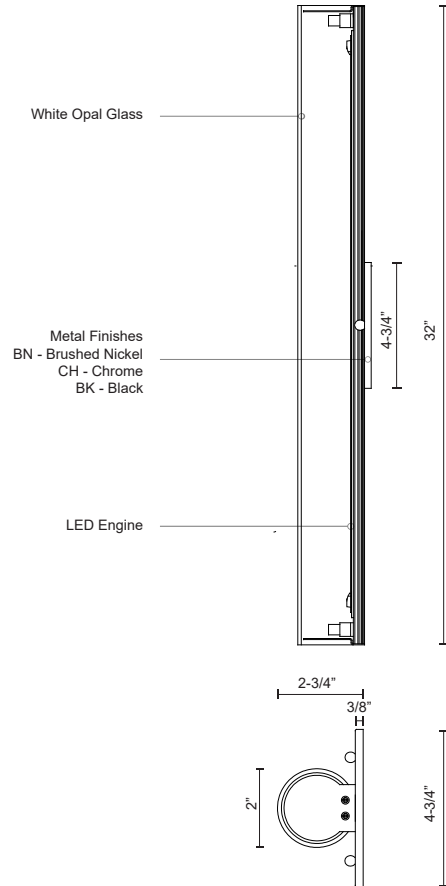

BUTE WS8332

WALL

PROJECT

SPECIFICATION DETAILS

Fixture Dimensions	W2" x H32" x E2-3/4"
Light Source	AC LED Module
Wattage	41W
Total Lumens	3200lm
Delivered Lumens	CH-2404lm
Voltage	120V
Color Temperature	3000K
CRI (Ra)	90CRI
Optional Color Temps	2700K - 5000K Available, Minimum Order Quantities Apply
LED Rated Life	50,000 hours
Dimming	100% - 10%, ELV Dimmer (Not Included)
Glass Details	Opal Glass
ADA Compliant	Yes
Location	Dry
Mounting Style	All Orientation; Wall;
CEC Title 24 JA8	Yes, JA8-2022
Canopy Dimensions	D4-3/4" x E3/8"

* For custom options, consult factory for details.

* For warranty information, please visit www.kuzcolighting.com/warranty

DESCRIPTION

Single LED wall sconce with cylinder shaped white opal glass. Metal details in brushed nickel or chrome finish, and is equipped with our powerful 120V AC LED technology.