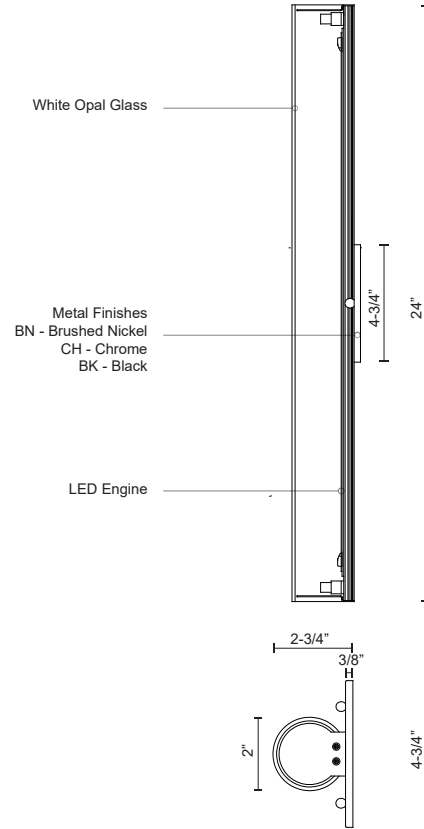

BUTE WS8324

WALL

PROJECT

DESCRIPTION

Single LED wall sconce with cylinder shaped white opal glass. Metal details in brushed nickel or chrome finish, and is equipped with our powerful 120V AC LED technology.

WS8324-CH
Chrome

WS8324-BN
Brushed Nickel

WS8324-BK
Black

SPECIFICATION DETAILS

* For custom options, consult factory for details.

Fixture Dimensions	W2" x H24" x E2-3/4"
Light Source	AC LED Module
Wattage	31W
Total Lumens	2400lm
Delivered Lumens	CH-1857lm
Voltage	120V
Color Temperature	3000K
CRI (Ra)	90CRI
Optional Color Temps	2700K - 5000K Available, Minimum Order Quantities Apply
LED Rated Life	50,000 hours
Dimming	100% - 10%, ELV Dimmer (Not Included)
Glass Details	Opal Glass
ADA Compliant	Yes
Location	Dry
Compliance	Energy Star; T24-JA8; ADA;
Warranty	5 Years
Mounting Style	All Orientation; Wall;
CEC Title 24 JA8	Yes, JA8-19
Energy Star Certified	Energy Star Compliant
Canopy Dimensions	D4-3/4" x E3/8"