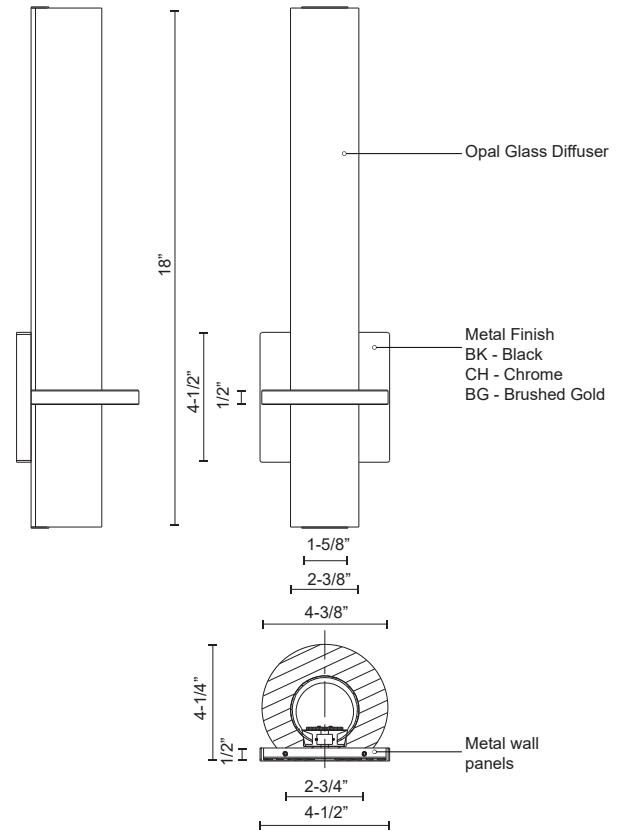

BHUTAN WS83218

WALL

PROJECT

DESCRIPTION

Plated or Painted Steel Square Wall Plate and Round Aluminum Frame, with round opal glass diffuser. Outward emitting wall light. Custom options available.

WS83218-BG
Brushed Gold

WS83218-BK
Black

WS83218-CH
Chrome

SPECIFICATION DETAILS

* For custom options, consult factory for details.

Fixture Dimensions	W4-1/2" x H18" x E4-1/4"
Light Source	AC LED Module
Wattage	18W
Total Lumens	1200lm
Delivered Lumens	CH-1126lm
Voltage	120V
Color Temperature	3000K
CRI (Ra)	90CRI
Optional Color Temps	2700K - 5000K Available, Minimum Order Quantities Apply
LED Rated Life	50,000 hours
Dimming	100% - 10%, ELV Dimmer (Not Included)
Glass Details	Opal Glass
Location	Dry
Compliance	Energy Star; T24-JA8;
Warranty	5 Years
Mounting Style	All Orientation; Wall;
CEC Title 24 JA8	Yes, JA8-19
Energy Star Certified	Energy Star Compliant
Canopy Dimensions	W4-1/2"x H4-1/2"x E1/2"