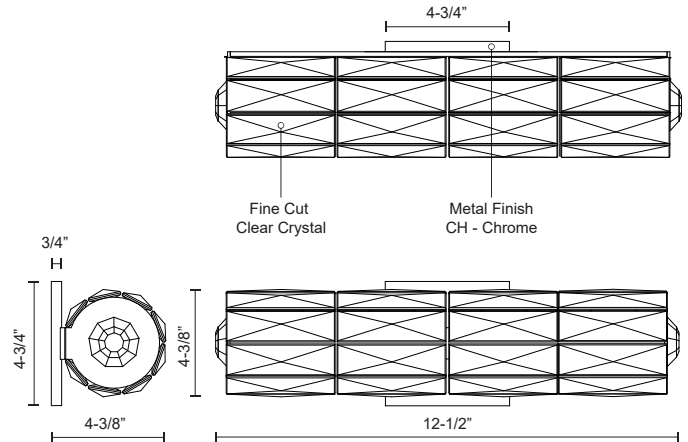

GAMMA WS7812

WALL

PROJECT

WS7812 (3000K)
Chrome

SPECIFICATION DETAILS

Fixture Dimensions	W12-1/2" x H4-3/8" x E4-3/8"
Light Source	AC LED Module
Wattage	11W
Total Lumens	800lm
Delivered Lumens	CH-584lm
Voltage	120V
Color Temperature	3000K
CRI (Ra)	90CRI
Optional Color Temps	2700K - 5000K Available, Minimum Order Quantities Apply
LED Rated Life	50,000 hours
Dimming	100% - 10%, ELV Dimmer (Not Included)
Crystal Details	Diamond Cut Clear Crystals
Location	Dry
Mounting Style	All Orientation; Wall;
Canopy Dimensions	W4-3/4" x H4-3/4" x E3/4"

* For custom options, consult factory for details.

* For warranty information, please visit www.kuzcolighting.com/warranty

DESCRIPTION

Cylinder shaped LED wall sconce, with exquisite diamond cut clear crystals which reflects the light beautifully within the fixture and around the surrounding room. This unique wall sconce has fine polished chrome metal finish, and is provided with our powerful 120V AC LED technology. Can be mounted horizontally or vertically and is available in four different lengths and many other styled pendant arrangements, see series information for full family.