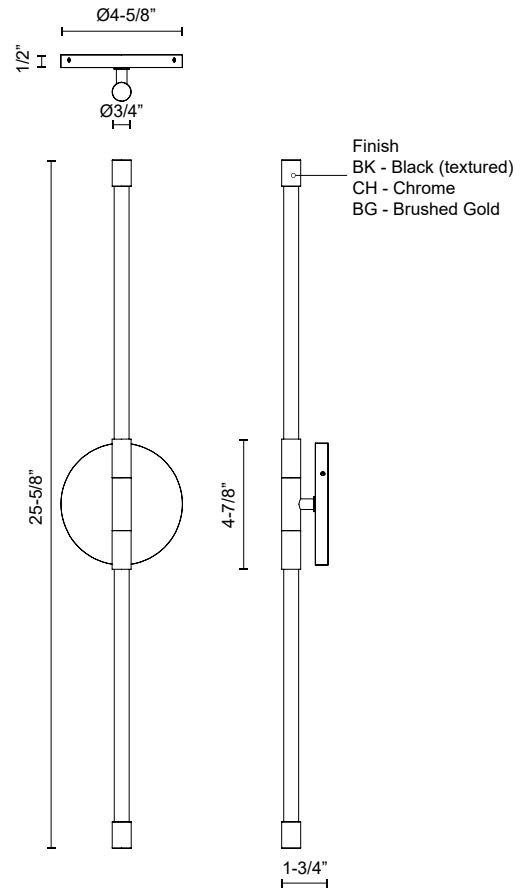

KUZCO

CANADA: 19054 28TH AVENUE - SURREY, BC V3Z 6M3

USA: 3035 E. LONE MOUNTAIN ROAD - LAS VEGAS, NV 89081

WWW.KUZCOLIGHTING.COM

© 2021 KUZCO LIGHTING. ALL RIGHTS RESERVED.

COMMENT