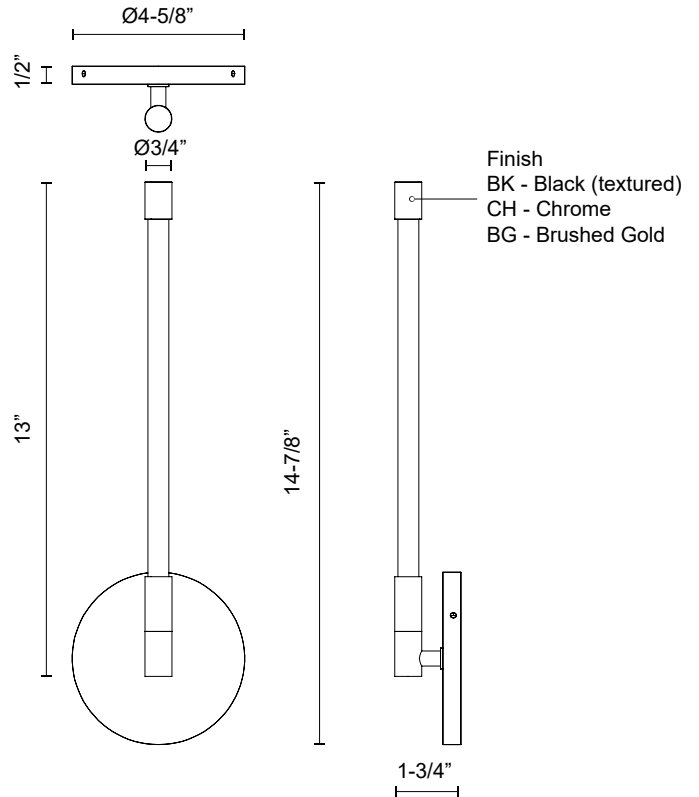

MOTIF WS74114

WALL

PROJECT

SPECIFICATION DETAILS

Fixture Dimensions	W3/4" x H14-7/8" x E1-3/4"
Light Source	LED with DC Driver
Wattage	5W
Total Lumens	630lm
Delivered Lumens	CH-402lm
Voltage	120V
Color Temperature	2700K
CRI (Ra)	90CRI
Optional Color Temps	2700K - 5000K Available, Minimum Order Quantities Apply
LED Rated Life	50,000 hours
Dimming	100% - 10%, TRIAC or ELV Dimmer (Not Included)
Glass Details	Clear Glass
ADA Compliant	Yes
Location	Dry
Mounting Style	All Orientation; Wall;
CEC Title 24 JA8	Yes, JA8-2022
Canopy Dimensions	D4-5/8" x E1/2"
Paint Finish	BG01; BK02; CH01;

* For custom options, consult factory for details.

* For warranty information, please visit www.kuzcolighting.com/warranty

DESCRIPTION

The Motif Collection is inspired by the multitude of configurations in which it can create. Each fixture is comprised of thin lines of light in a refractive cylinder, creating both clean lines and modern elegance. This collection features the latest in modern LED filament technology, creating a warm glow of light throughout each fixture that is both vintage and modern at once.

KUZCO

CANADA: 19054 28TH AVENUE - SURREY, BC V3Z 6M3

USA: 3035 E. LONE MOUNTAIN ROAD - LAS VEGAS, NV 89081

WWW.KUZCOLIGHTING.COM

© 2021 KUZCO LIGHTING. ALL RIGHTS RESERVED.

COMMENT