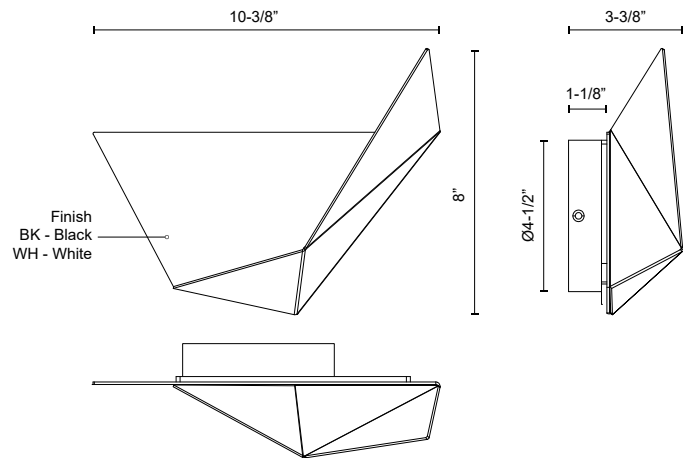

TARO WS70410

WALL

PROJECT

WS70410-BK
Black

WS70410-WH
White

SPECIFICATION DETAILS

Fixture Dimensions	W10-3/8" x H8" x E3-3/8"
Light Source	LED with DC Driver
Wattage	8W
Total Lumens	510lm
Delivered Lumens	BK-94lm; WH-301lm;
Voltage	120V
Color Temperature	3000K
CRI (Ra)	90CRI
Optional Color Temps	2700K - 5000K Available, Minimum Order Quantities Apply
LED Rated Life	50,000 hours
Dimming	100% - 10%, TRIAC or ELV Dimmer (Not Included)
ADA Compliant	Yes
Location	Dry
Illumination Direction	Downlight
Mounting Style	All Orientation; Wall;
CEC Title 24 JA8	Yes, JA8-2022
Canopy Dimensions	D4-1/2" x H1-1/8"
Paint Finish	BK02; WH02;

* For custom options, consult factory for details.

* For warranty information, please visit www.kuzcolighting.com/warranty

DESCRIPTION

The Taro Collection aims for high impact using minimal elements. With angular shapes molded dimensionally, this collection is simple yet statement making. Available in black or white finishes.