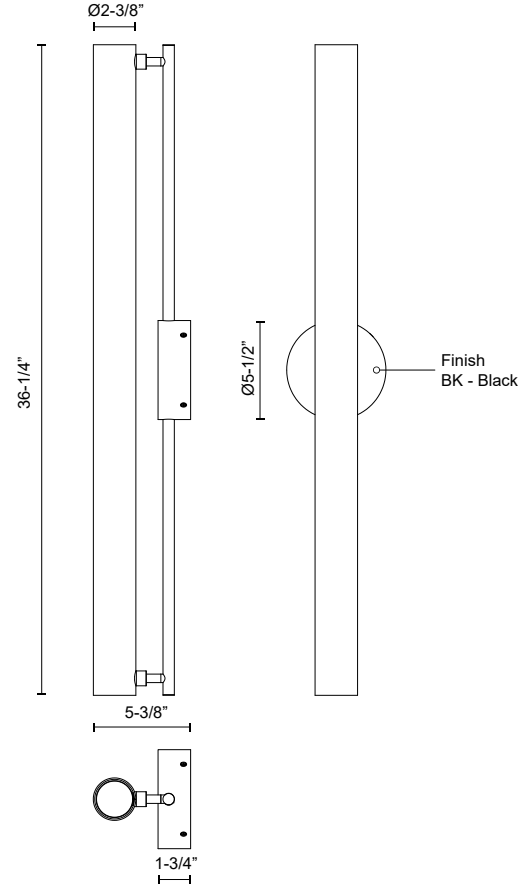

GRAMERCY WS70136

WALL

PROJECT

SPECIFICATION DETAILS

Fixture Dimensions	W2-3/8" x H36-1/4" x E5-3/8"
Light Source	LED with DC Driver
Wattage	33W
Total Lumens	2835lm
Delivered Lumens	BK-2266lm
Voltage	120V
Color Temperature	3000K
CRI (Ra)	90CRI
Optional Color Temps	2700K - 5000K Available, Minimum Order Quantities Apply
LED Rated Life	50,000 hours
Dimming	100% - 10%, TRIAC or ELV Dimmer (Not Included)
Glass Details	Frosted Glass
Location	Dry
Mounting Style	All Orientation; Wall;
CEC Title 24 JA8	Yes, JA8-2022
Energy Star Certified	Energy Star Compliant
Canopy Dimensions	D5-1/2" x E1-3/4"
Paint Finish	BK02
Finish Option(s)	Black

* For custom options, consult factory for details.

* For warranty information, please visit www.kuzcolighting.com/warranty

DESCRIPTION

Glass cylinder with frosted white interior coating and aluminum die-cast body