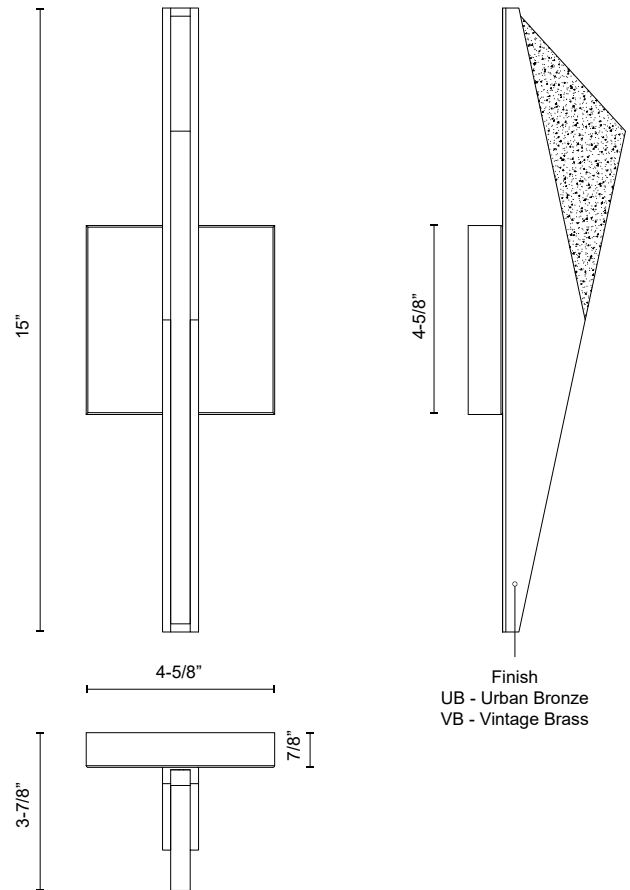

TACHI WS64215

WALL

PROJECT

WS64215-VB
Vintage Brass

WS64215-UB
Urban Bronze

SPECIFICATION DETAILS

Fixture Dimensions	W4-5/8" x H15" x E3-7/8"
Height from center	7-1/2"
Light Source	LED with DC Driver
Wattage	15W
Total Lumens	1000lm
Delivered Lumens	620lm*
Voltage	120V
Color Temperature	3000K
CRI (Ra)	90CRI
Optional Color Temps	2700K - 5000K Available, Minimum Order Quantities Apply
LED Rated Life	50,000 hours
Dimming	100% - 10%, TRIAC or ELV Dimmer (Not Included)
Diffuser Details	Frosted Acrylic Light Guide
ADA Compliant	Yes
Location	Dry
Illumination Direction	Front
Mounting Style	Wall Mount, Up or Down
CEC Title 24 JA8	Yes, JA8-2022
Canopy Dimensions	W4-5/8" x H4-5/8" x E7/8"
Material	Steel + Acrylic
Paint Finish	UB01; VB01;

- Sleek, geometric shapes
- Integrated LED, no need for bulbs
- Light Guide technology provides an ample glow throughout
- Vintage Brass or Urban Bronze finishes
- Mounting Options: Horizontal or Vertical (VL AND WS ONLY)