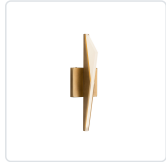

TACHI WS64215

WALL

PROJECT

WS64215-VB
Vintage Brass

WS64215-UB
Urban Bronze

SPECIFICATION DETAILS

Fixture Dimensions	W4-5/8" x H15" x E3-7/8"
Height from center	7-1/2"
Light Source	LED with DC Driver
Wattage	15W
Total Lumens	1000lm
Delivered Lumens	620lm*
Voltage	120V
Color Temperature	3000K
CRI (Ra)	90CRI
Optional Color Temps	2700K - 5000K Available, Minimum Order Quantities Apply
LED Rated Life	50,000 hours
Dimming	100% - 10%, TRIAC or ELV Dimmer (Not Included)
Diffuser Details	Frosted Acrylic Light Guide
ADA Compliant	Yes
Location	Dry
Illumination Direction	Front
Mounting Style	Wall Mount, Up or Down
CEC Title 24 JA8	Yes, JA8-2022
Canopy Dimensions	W4-5/8" x H4-5/8" x E7/8"
Material	Steel + Acrylic
Paint Finish	UB01; VB01;

* For custom options, consult factory for details.

* For warranty information, please visit www.kuzcolighting.com/warranty

DESCRIPTION

Introducing Tachi: Inspired by Japanese blades, this lighting series features geometric, modern shapes in timeless Urban Bronze and Vintage Brass finishes. Utilizing light guide technology with frosted acrylic diffusers, Tachi offers a blend of sleekness and tradition for any contemporary setting.

- Sleek, geometric shapes
- Integrated LED, no need for bulbs
- Light Guide technology provides an ample glow throughout
- Vintage Brass or Urban Bronze finishes
- Mounting Options: Horizontal or Vertical (VL AND WS ONLY)