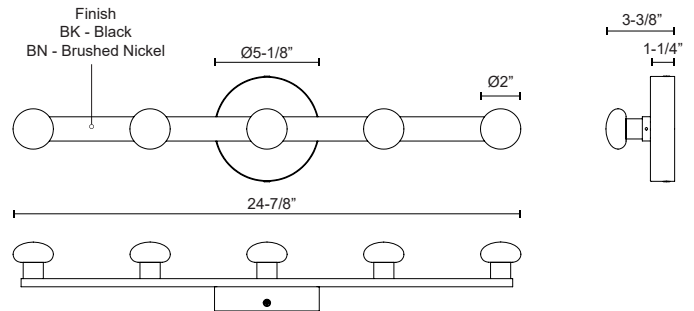

REZZ WS63424

WALL

PROJECT

SPECIFICATION DETAILS

Fixture Dimensions	W2" x H24-7/8" x E3-3/8"
Light Source	LED with DC Driver
Wattage	21W
Total Lumens	1600lm
Delivered Lumens	BK-400lm*; BN-450lm*;
Voltage	120V
Color Temperature	3000K
CRI (Ra)	90CRI
Optional Color Temps	2700K - 5000K Available, Minimum Order Quantities Apply
LED Rated Life	50,000 hours
Dimming	100% - 10%, TRIAC or ELV Dimmer (Not Included)
Glass Details	Opal Glass
ADA Compliant	Yes
Location	Dry
Mounting Style	All Orientation; Wall;
CEC Title 24 JA8	Yes, JA8-2022
Canopy Dimensions	D5-1/8" x E1-1/4"
Paint Finish	BK02; BN01;

* For custom options, consult factory for details.

* For warranty information, please visit www.kuzcolighting.com/warranty

DESCRIPTION

The Rezz collection is the reimagining of the old Hollywood style we know and love. Simple, glamorous opal glass diffusers dance around a modern, minimal frame to create a totally new look. This collection is simple and stunning, great for a wide variety of design sensibilities. Available in Matte Black or Brushed Nickel accents.

KUZCO

CANADA: 19054 28TH AVENUE - SURREY, BC V3Z 6M3
USA: 3035 E. LONE MOUNTAIN ROAD - LAS VEGAS, NV 89081

WWW.KUZCOLIGHTING.COM

© 2022 KUZCO LIGHTING. ALL RIGHTS RESERVED.

COMMENT