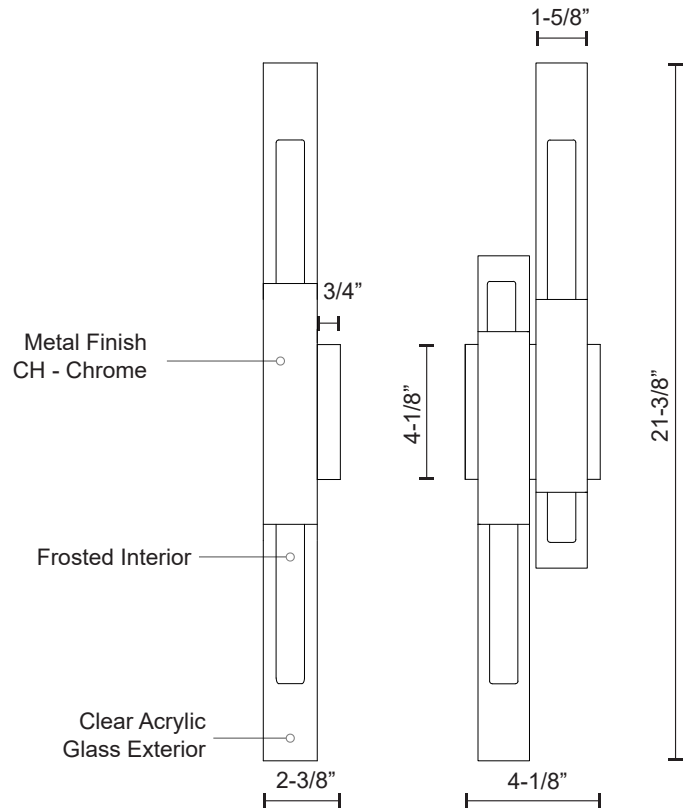

MARTELO WS53322-CH

WALL

PROJECT

DESCRIPTION

Martello uses man-made and natural elements to exude a dramatic vibe; 2 polished chrome bars capped with quartz-like acrylic ends, sit parallel affixed to a chrome square. The chrome square is the mounting point for this wall sconce. Clean angles and edges are highlighted by the light emitted from each end of the silver bars.

SPECIFICATION DETAILS

* For custom options, consult factory for details.

Fixture Dimensions	W4-1/8" x H21-3/8" x E2-3/8"
Light Source	AC LED Module
Wattage	20W
Total Lumens	1600lm
Delivered Lumens	CH-660lm
Voltage	120V
Color Temperature	3000K
CRI (Ra)	90CRI
Optional Color Temps	2700K - 5000K Available, Minimum Order Quantities Apply
LED Rated Life	50,000 hours
Dimming	100% - 10%, ELV Dimmer (Not Included)
Diffuser Details	Acrylic with Frosted Interior
ADA Compliant	Yes
Compliance	ADA
Location	Dry
Warranty	5 Years
Mounting Style	All Orientation; Wall;
Canopy Dimensions	W4-1/8" x H4-1/8" x E3/4"
Finish Option(s)	Chrome