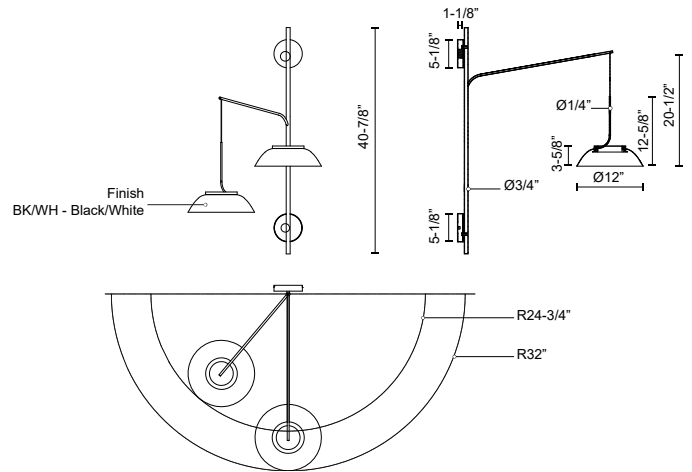

MAGELLAN WS51202

WALL

PROJECT

DESCRIPTION

Statement piece with two aluminum shades clad a hollow core. Fine textured dark exterior and white reflector finish

WS51202-BK/WH
Black/White

SPECIFICATION DETAILS

* For custom options, consult factory for details.

Fixture Dimensions	W12" x H40-7/8" x E33-1/8"
Light Source	LED with DC Driver
Wattage	30W
Total Lumens	2550lm
Delivered Lumens	550lm
Voltage	120V
Color Temperature	3000K
CRI (Ra)	90CRI
Optional Color Temps	2700K - 5000K Available, Minimum Order Quantities Apply
LED Rated Life	50,000 hours
Dimming	100% - 10%, TRIAC or ELV Dimmer (Not Included)
Wire Length	17"
Wire Type	Black Coaxial Wire
Diffuser Details	Frosted Acrylic
Shade Details	Spun Aluminum Shade
Location	Dry
Warranty	5 Years
Canopy Dimensions	D5-1/8" x E1-1/8"