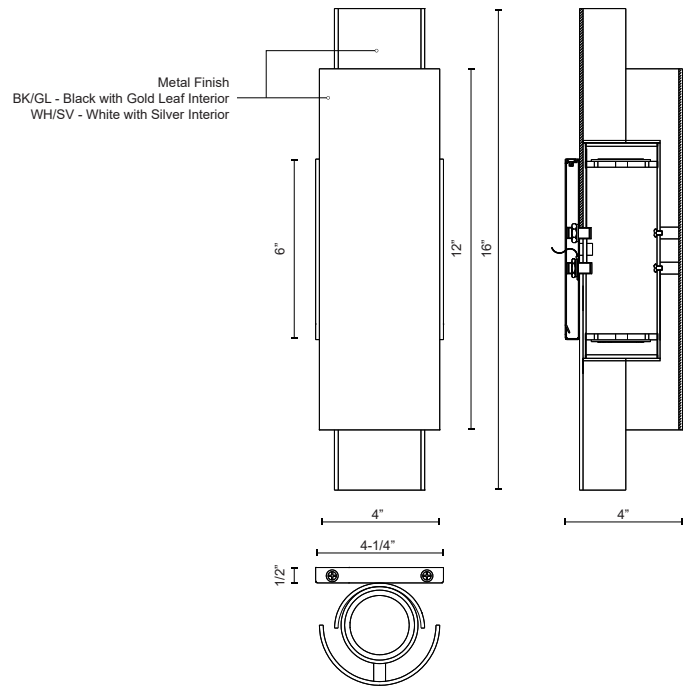

DELA WS41216

WALL

PROJECT

WS41216-WH/SV
White/Silver

WS41216-BK/GL
Black/Gold Leaf

SPECIFICATION DETAILS

| | |
|-------------------------------|---|
| Fixture Dimensions | W4-1/4" x H16" x E4" |
| Light Source | AC LED Module |
| Wattage | 18W |
| Total Lumens | 1200lm |
| Delivered Lumens | BK-370lm; WH-481lm; |
| Voltage | 120V |
| Color Temperature | 3000K |
| CRI (Ra) | 90CRI |
| Optional Color Temps | 2700K - 5000K Available, Minimum Order Quantities Apply |
| LED Rated Life | 50,000 hours |
| Dimming | 100% - 10%, ELV Dimmer (Not Included) |
| Diffuser Details | Acrylic diffuser |
| ADA Compliant | Yes |
| Location | Dry |
| Illumination Direction | Up and Down |
| Mounting Style | All Orientation; Wall; |
| Canopy Dimensions | W4-1/4" x H6" x E1/2" |
| Paint Finish | BK02; GD02; SV02; WH02; |

* For custom options, consult factory for details.

* For warranty information, please visit www.kuzcolighting.com/warranty

DESCRIPTION

Inspired by Art Deco extravagance the Dela lights combine metallic gilded interior surfaces with a matte powder-coated exterior. The fine textures are highlighted with light directed upward and downward while framing the fixture in a perimeter of illuminance. The LED wall sconce reflects a successful interplay of finishes and corresponding offset cylindrical forms.