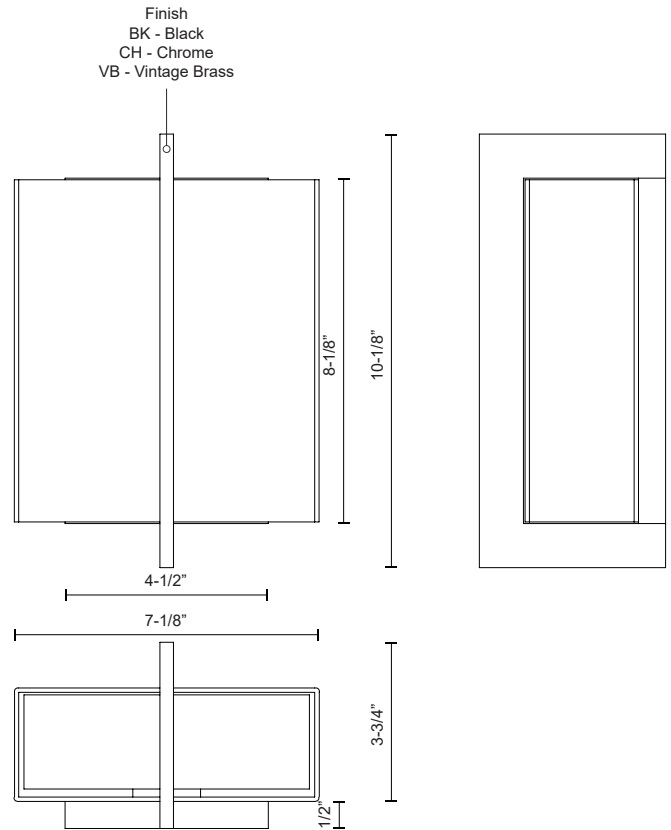

# BENGAL WS39210

WALL

PROJECT

WS39210-BK  
Black

WS39210-CH  
Chrome

WS39210-VB  
Vintage Brass

## SPECIFICATION DETAILS

\* For custom options, consult factory for details.

<b>Fixture Dimensions</b>	W7-1/8" x H10-1/8" x E3-3/4"
<b>Light Source</b>	AC LED Module
<b>Wattage</b>	12W
<b>Total Lumens</b>	1000lm
<b>Delivered Lumens</b>	VB-694lm
<b>Voltage</b>	120V
<b>Color Temperature</b>	3000K
<b>CRI (Ra)</b>	90CRI
<b>Optional Color Temps</b>	2700K - 5000K Available, Minimum Order Quantities Apply
<b>LED Rated Life</b>	50,000 hours
<b>Dimming</b>	100% - 10%, ELV Dimmer (Not Included)
<b>Glass Details</b>	Opal Glass
<b>ADA Compliant</b>	Yes
<b>Location</b>	
<b>Compliance</b>	ADA
<b>Warranty</b>	5 Years
<b>Mounting Style</b>	All Orientation; Wall;
<b>Canopy Dimensions</b>	W4-1/2" x H8-1/8" x E1/2"

## DESCRIPTION

Vertical plated or painted steel accent and wall plate. Extruded rectangular opal glass diffuser. Outward emitting wall light. Custom options available.