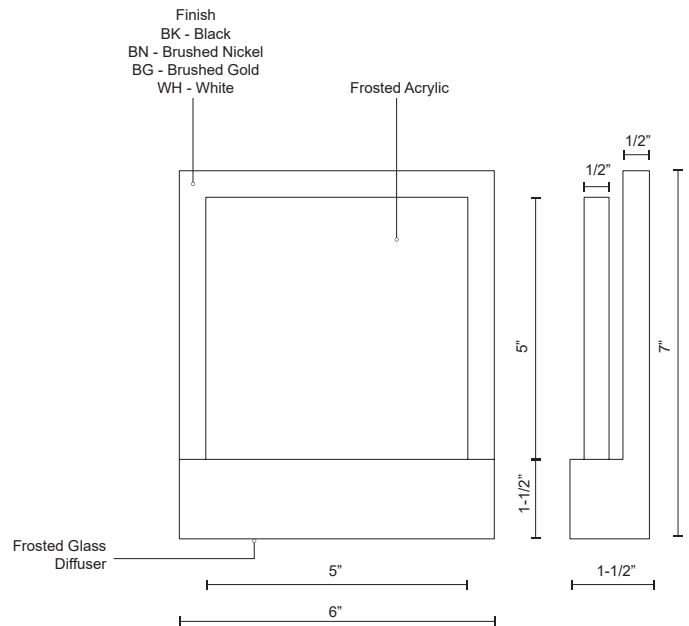

## SPECIFICATION DETAILS

<b>Fixture Dimensions</b>	W6" x H7" x E1-1/2"
<b>Light Source</b>	AC LED Module
<b>Wattage</b>	7W
<b>Total Lumens</b>	495lm
<b>Delivered Lumens</b>	BK-275lm
<b>Voltage</b>	120V
<b>Color Temperature</b>	3000K
<b>CRI (Ra)</b>	90CRI
<b>Optional Color Temps</b>	2700K - 5000K Available, Minimum Order Quantities Apply
<b>LED Rated Life</b>	50,000 hours
<b>Dimming</b>	100% - 10%, ELV Dimmer (Not Included)
<b>Glass Details</b>	Frosted Glass
<b>ADA Compliant</b>	Yes
<b>Location</b>	Dry
<b>Illumination Direction</b>	Up and Down
<b>Mounting Style</b>	All Orientation; Wall;
<b>Paint Finish</b>	BG01; BK02; BN02; WH02;

## DESCRIPTION

Implementing an edge-lit LED optical assembly results in a singular plane of diffusive glowing luminance. The GUIDE interior wall lamp obscures the radiant source within a precision-machined aluminum body. Slightly offset from the wall the orthogonal reductive fixture provides an optimal architectural accent. Custom patterns or text may replace the uniform translucence of the light guide.