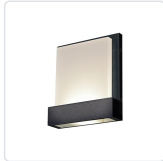

GUIDE WS33407

WALL

PROJECT

WS33407-BN
Brushed Nickel

WS33407-BK
Black

WS33407-WH
White

WS33407-BB
Brushed Brass

SPECIFICATION DETAILS

* For custom options, consult factory for details.

Fixture Dimensions	W6" x H7" x E1-1/2"
Light Source	LED
Wattage	7W
Total Lumens	500lm*
Delivered Lumens	BK-275lm
Voltage	120V
Color Temperature	3000K
CRI (Ra)	>90
Optional Color Temps	2700K - 5000K Available, Minimum Order Quantities Apply
LED Rated Life	50,000 hours
Dimming	100% - 10%, ELV Dimmer (Not Included)
Diffuser Details	Frosted Glass Diffuser
Shade Details	Heavy Frosted Acrylic
Location	Dry
Warranty	5 Years
ADA Compliant	Yes

DESCRIPTION

Implementing an edge-lit LED optical assembly results in a singular plane of diffusive glowing luminance. The GUIDE interior wall lamp obscures the radiant source within a precision-machined aluminum body. Slightly offset from the wall the orthogonal reductive fixture provides an optimal architectural accent. Custom patterns or text may replace the uniform translucence of the light guide.