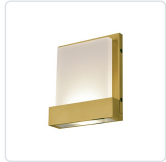

# GUIDE WS33407

WALL

PROJECT

WS33407-BG  
Brushed Gold

WS33407-BN  
Brushed Nickel

WS33407-WH  
White

WS33407-BK  
Black

## SPECIFICATION DETAILS

<b>Fixture Dimensions</b>	W6" x H7" x E1-1/2"
<b>Light Source</b>	AC LED Module
<b>Wattage</b>	7W
<b>Total Lumens</b>	495lm
<b>Delivered Lumens</b>	BK-275lm
<b>Voltage</b>	120V
<b>Color Temperature</b>	3000K
<b>CRI (Ra)</b>	90CRI
<b>Optional Color Temps</b>	2700K - 5000K Available, Minimum Order Quantities Apply
<b>LED Rated Life</b>	50,000 hours
<b>Dimming</b>	100% - 10%, ELV Dimmer (Not Included)
<b>Glass Details</b>	Frosted Glass
<b>ADA Compliant</b>	Yes
<b>Location</b>	Dry
<b>Illumination Direction</b>	Up and Down
<b>Mounting Style</b>	All Orientation; Wall;
<b>Paint Finish</b>	BG01; BK02; BN02; WH02;

## DESCRIPTION

Implementing an edge-lit LED optical assembly results in a singular plane of diffusive glowing luminance. The GUIDE interior wall lamp obscures the radiant source within a precision-machined aluminum body. Slightly offset from the wall the orthogonal reductive fixture provides an optimal architectural accent. Custom patterns or text may replace the uniform translucence of the light guide.