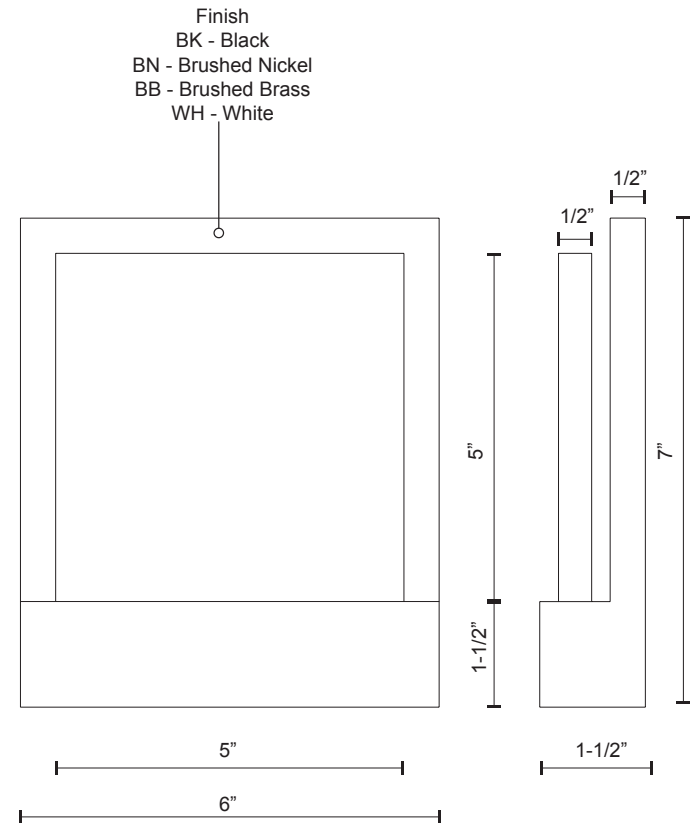

* For custom options, consult factory for details.

Fixture Dimensions	W6" x H7" x E1-1/2"
Light Source	LED
Wattage	7W
Total Lumens	500lm*
Delivered Lumens	BK-275lm
Voltage	120V
Color Temperature	3000K
CRI (Ra)	>90
Optional Color Temps	2700K - 5000K Available, Minimum Order Quantities Apply
LED Rated Life	50,000 hours
Dimming	100% - 10%, ELV Dimmer (Not Included)
Diffuser Details	Frosted Glass Diffuser
Shade Details	Heavy Frosted Acrylic
Location	Dry
Warranty	5 Years
ADA Compliant	Yes

DESCRIPTION

Implementing an edge-lit LED optical assembly results in a singular plane of diffusive glowing luminance. The GUIDE interior wall lamp obscures the radiant source within a precision-machined aluminum body. Slightly offset from the wall the orthogonal reductive fixture provides an optimal architectural accent. Custom patterns or text may replace the uniform translucence of the light guide.