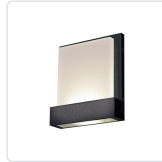

# GUIDE WS33407

WALL

PROJECT

WS33407-BG  
Brushed Gold

WS33407-BN  
Brushed Nickel

WS33407-WH  
White

WS33407-BK  
Black

## SPECIFICATION DETAILS

<b>Fixture Dimensions</b>	W6" x H7" x E1-1/2"
<b>Light Source</b>	AC LED Module
<b>Wattage</b>	7W
<b>Total Lumens</b>	495lm
<b>Delivered Lumens</b>	BK-275lm
<b>Voltage</b>	120V
<b>Color Temperature</b>	3000K
<b>CRI (Ra)</b>	90CRI
<b>Optional Color Temps</b>	2700K - 5000K Available, Minimum Order Quantities Apply
<b>LED Rated Life</b>	50,000 hours
<b>Dimming</b>	100% - 10%, ELV Dimmer (Not Included)
<b>Glass Details</b>	Frosted Glass
<b>ADA Compliant</b>	Yes
<b>Location</b>	Dry
<b>Illumination Direction</b>	Up and Down
<b>Mounting Style</b>	All Orientation; Wall;
<b>Paint Finish</b>	BG01; BK02; BN02; WH02;

## DESCRIPTION

Implementing an edge-lit LED optical assembly results in a singular plane of diffusive glowing luminance. The GUIDE interior wall lamp obscures the radiant source within a precision-machined aluminum body. Slightly offset from the wall the orthogonal reductive fixture provides an optimal architectural accent. Custom patterns or text may replace the uniform translucence of the light guide.