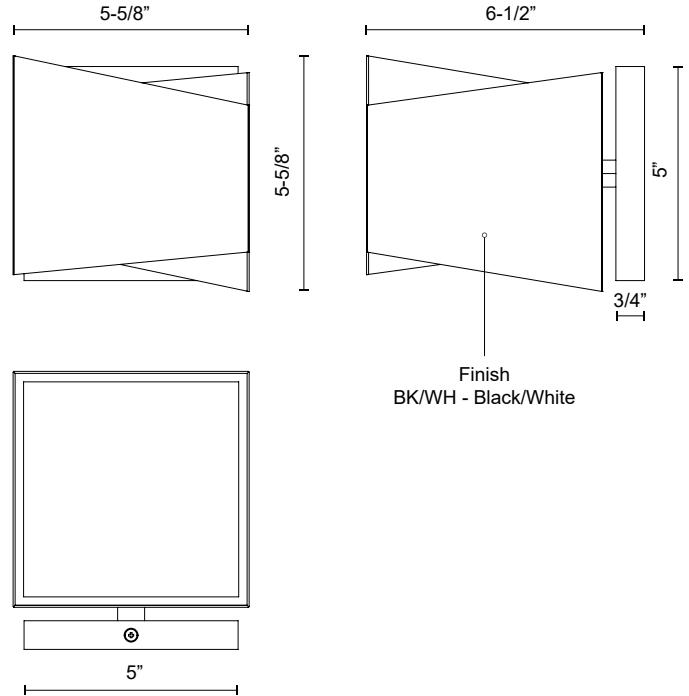

CUBIX WS31205

WALL

PROJECT

SPECIFICATION DETAILS

Fixture Dimensions	W5-5/8" x H5-5/8" x E6-1/2"
Light Source	AC LED Module
Wattage	11W
Total Lumens	850lm
Delivered Lumens	490lm*
Voltage	120V
Color Temperature	3000K
CRI (Ra)	90CRI
Optional Color Temps	2700K - 5000K Available, Minimum Order Quantities Apply
LED Rated Life	50,000 hours
Dimming	100% - 10%, ELV Dimmer (Not Included)
Diffuser Details	White Acrylic
Location	Dry
Illumination Direction	Up/Down
Mounting Style	Up or Down
CEC Title 24 JA8	Yes, JA8-2022
Canopy Dimensions	W5" x H5" x E3/4"
Paint Finish	BK02; WH01;

* For custom options, consult factory for details.

* For warranty information, please visit www.kuzcolighting.com/warranty

DESCRIPTION

The Cubix Collection is a playful take on the geometric patterns of origami. These fixtures are a luxe duotone finish of black and white that allows for easy integration into most color schemes and styles. The frosted acrylic diffuser provides softened direct lighting that's wonderful for bathrooms and kitchens.

Finish
BK/WH - Black/White

KUZCO

CANADA: 19054 28TH AVENUE - SURREY, BC V3Z 6M3

USA: 3035 E. LONE MOUNTAIN ROAD - LAS VEGAS, NV 89081

WWW.KUZCOLIGHTING.COM

© 2023 KUZCO LIGHTING. ALL RIGHTS RESERVED.

COMMENT