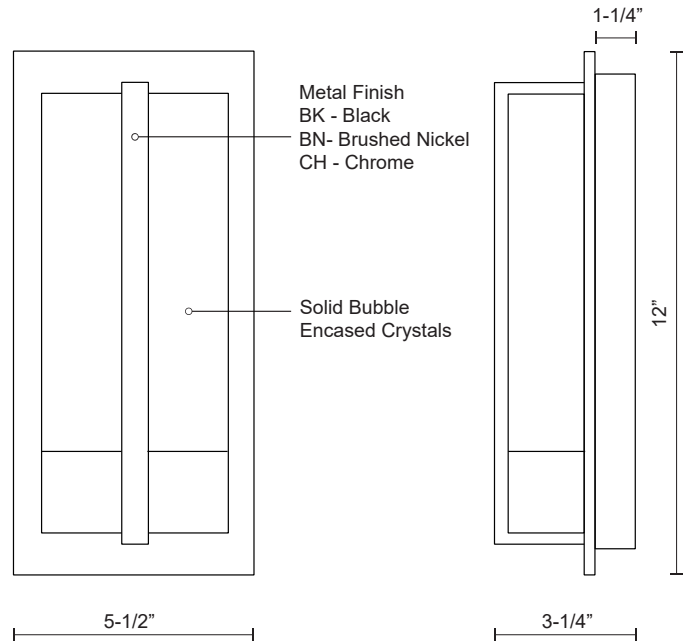

## SPECIFICATION DETAILS

<b>Fixture Dimensions</b>	W5-1/2" x H12" x E3-1/4"
<b>Light Source</b>	AC LED Module
<b>Wattage</b>	6W
<b>Total Lumens</b>	400lm
<b>Delivered Lumens</b>	CH-252lm
<b>Voltage</b>	120V
<b>Color Temperature</b>	3000K
<b>CRI (Ra)</b>	90CRI
<b>Optional Color Temps</b>	2700K - 5000K Available, Minimum Order Quantities Apply
<b>LED Rated Life</b>	50,000 hours
<b>Dimming</b>	100% - 10%, ELV Dimmer (Not Included)
<b>Crystal Details</b>	Clear Encased Bubble Crystal
<b>ADA Compliant</b>	Yes
<b>Location</b>	Dry
<b>Mounting Style</b>	All Orientation; Wall;
<b>CEC Title 24 JA8</b>	Yes, JA8-2022
<b>Paint Finish</b>	BK01; BN01; CH01;

## DESCRIPTION

This intensive LED wall sconce is one of a kind. Build with heavy gauged steel, plated in two finishes brushed nickel or polished chrome. With a solid rectangular bubble encased crystals which sits directly above LED board. When lit the crystal expels the light with beautiful patterns on the wall and around the room. Equipped with our powerful 120V AC LED technology