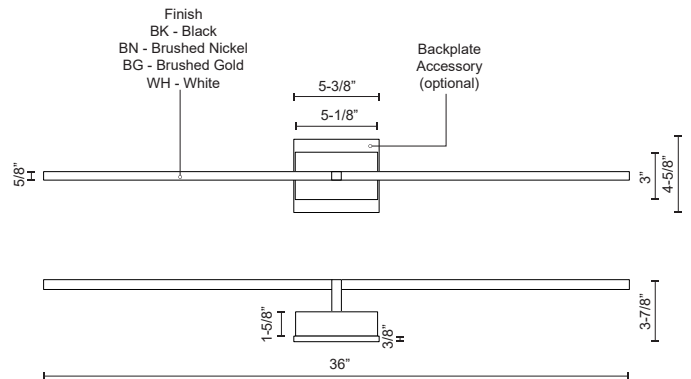

PANDORA WS25336

WALL

PROJECT

WS25336-BG
Brushed Gold

WS25336-BK
Black

WS25336-BN
Brushed Nickel

WS25336-WH
White

SPECIFICATION DETAILS

Fixture Dimensions	W36" x H4-5/8" x E3-7/8"
Light Source	LED with DC Driver
Wattage	26W
Total Lumens	2290lm
Delivered Lumens	BK-650lm*; BN-1150lm*; WH-1330lm*;
Voltage	120V
Color Temperature	3000K
CRI (Ra)	90CRI
Optional Color Temps	2700K - 5000K Available, Minimum Order Quantities Apply
LED Rated Life	50,000 hours
Dimming	100% - 10%, TRIAC or ELV Dimmer (Not Included)
Diffuser Details	White Acrylic Diffuser
ADA Compliant	Yes
Location	Dry
Illumination Direction	Fontlight Illumination
Mounting Style	All Orientation; Wall;
CEC Title 24 JA8	Yes, JA8-2022
Canopy Dimensions	W5-3/8" x H4-5/8" x E3/8"
Paint Finish	BG01; BK02; BN02; WH02;

* For custom options, consult factory for details.

* For warranty information, please visit www.kuzcolighting.com/warranty

DESCRIPTION

Dual square profile linear aluminum arms with rectangular wall mount. Inset opal polymeric diffusers. Finely textured plate or powder-coated finish. Wall emitting lights with rotational adjustment.