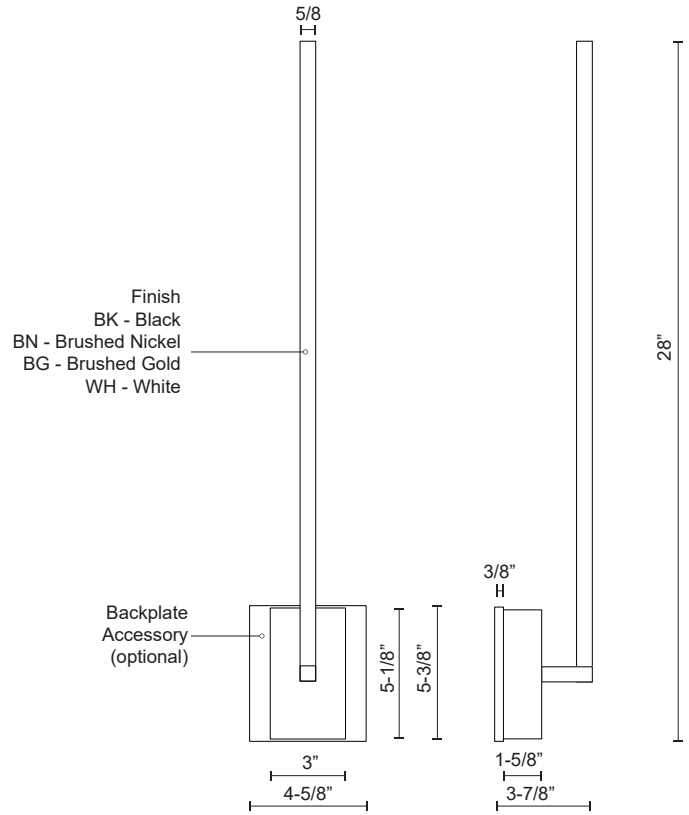

## SPECIFICATION DETAILS

<b>Fixture Dimensions</b>	W4-5/8" x H28" x E3-7/8"
<b>Light Source</b>	LED with DC Driver
<b>Wattage</b>	20W
<b>Total Lumens</b>	1440lm
<b>Delivered Lumens</b>	BK-400lm*; BN-705lm*; WH-867lm;
<b>Voltage</b>	120V
<b>Color Temperature</b>	3000K
<b>CRI (Ra)</b>	90CRI
<b>Optional Color Temps</b>	2700K - 5000K Available, Minimum Order Quantities Apply
<b>LED Rated Life</b>	50,000 hours
<b>Dimming</b>	100% - 10%, TRIAC or ELV Dimmer (Not Included)
<b>Diffuser Details</b>	White Acrylic Diffuser
<b>ADA Compliant</b>	Yes
<b>Location</b>	Dry
<b>Illumination Direction</b>	Fontlight Illumination
<b>Mounting Style</b>	All Orientation; Wall;
<b>Energy Star Certified</b>	Energy Star Compliant - BK, BN, WH
<b>Canopy Dimensions</b>	W4-5/8" x H5-3/8" x E3/8"
<b>CEC Title 24 JA8</b>	Yes, JA8-2022
<b>Paint Finish</b>	BG01; BK02; BN02; WH02;

## DESCRIPTION

Square profile linear aluminum with rectangular wall mount. Inset opal polymeric diffuser. Finely textured plate or powder-coated finish. Wall emitting light with rotational adjustment.