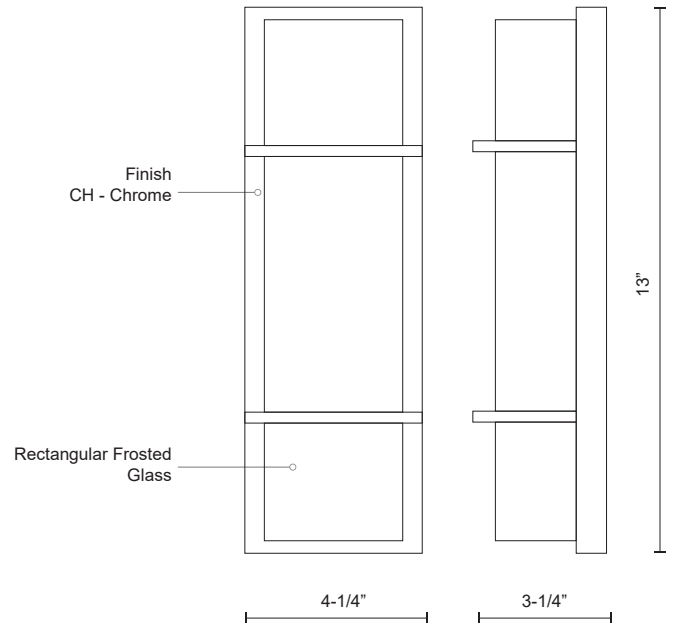

# WATFORD WS2413-CH

WALL

PROJECT

## DESCRIPTION

Elegant LED vanity with rectangular frosted glass with fine clear edges; polished chrome metal details with two metal bands which extend across the glass. Can be mounted horizontal or vertical equipped with our powerful 120V AC LED technology. Available in different sizes and similar styled flush mounts available, see series for full family details.

## SPECIFICATION DETAILS

\* For custom options, consult factory for details.

<b>Fixture Dimensions</b>	W4-1/4" x H13" x E3-1/4"
<b>Light Source</b>	AC LED Module
<b>Wattage</b>	16W
<b>Total Lumens</b>	1200lm
<b>Delivered Lumens</b>	CH-875lm
<b>Voltage</b>	120V
<b>Color Temperature</b>	3000K
<b>CRI (Ra)</b>	90CRI
<b>Optional Color Temps</b>	2700K - 5000K Available, Minimum Order Quantities Apply
<b>LED Rated Life</b>	50,000 hours
<b>Dimming</b>	100% - 10%, ELV Dimmer (Not Included)
<b>Glass Details</b>	Frosted Interior Clear Glass
<b>ADA Compliant</b>	Yes
<b>Compliance</b>	ADA
<b>Location</b>	Dry
<b>Warranty</b>	5 Years
<b>Mounting Style</b>	All Orientation; Wall;
<b>Finish Option(s)</b>	Chrome