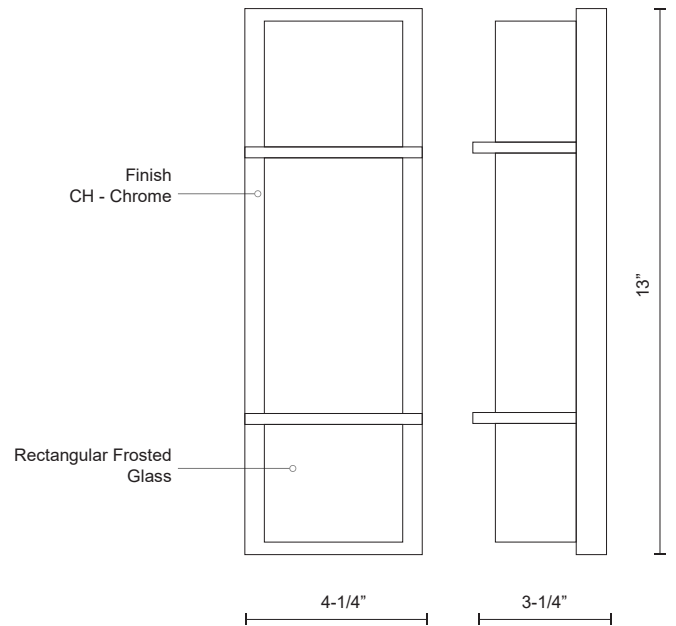

WATFORD WS2413

WALL

PROJECT

DESCRIPTION

Elegant LED vanity with rectangular frosted glass with fine clear edges; polished chrome metal details with two metal bands which extend across the glass. Can be mounted horizontal or vertical equipped with our powerful 120V AC LED technology. Available in different sizes and similar styled flush mounts available, see series for full family details.

SPECIFICATION DETAILS

Fixture Dimensions	W4-1/4" x H13" x E3-1/4"
Light Source	AC LED Module
Wattage	16W
Total Lumens	1200lm
Delivered Lumens	CH-875lm
Voltage	120V
Color Temperature	3000K
CRI (Ra)	90CRI
Optional Color Temps	2700K - 5000K Available, Minimum Order Quantities Apply
LED Rated Life	50,000 hours
Dimming	100% - 10%, ELV Dimmer (Not Included)
Glass Details	Frosted Interior Clear Glass
ADA Compliant	Yes
Location	Dry
Mounting Style	All Orientation; Wall;
CEC Title 24 JA8	Yes, JA8-2022
Paint Finish	CH01
Finish Option(s)	Chrome

* For custom options, consult factory for details.

* For warranty information, please visit www.kuzcolighting.com/warranty

KUZCO

CANADA: 19054 28TH AVENUE - SURREY, BC V3Z 6M3

USA: 3035 E. LONE MOUNTAIN ROAD - LAS VEGAS, NV 89081

WWW.KUZCOLIGHTING.COM

© 2016 KUZCO LIGHTING. ALL RIGHTS RESERVED.

COMMENT