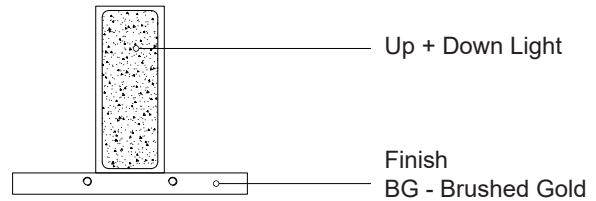

VISTA WS22109-BG

WALL

PROJECT

WS22109-BG
Brushed Gold

SPECIFICATION DETAILS

Fixture Dimensions	W1-1/8" x H5-1/2" x E3-1/2"
Light Source	AC LED Module
Wattage	7W
Total Lumens	505lm
Delivered Lumens	BG-362lm
Voltage	120V
Color Temperature	3000K
CRI (Ra)	90CRI
Optional Color Temps	2700K - 5000K Available, Minimum Order Quantities Apply
LED Rated Life	50,000 hours
Dimming	100% - 10%, ELV Dimmer (Not Included)
Glass Details	Clear Glass
ADA Compliant	Yes
Location	Dry
Illumination Direction	Up and Down
Mounting Style	All Orientation; Wall;
Canopy Dimensions	W4-1/4" x H8-5/8" x E1/4"
Paint Finish	BG01

* For custom options, consult factory for details.

* For warranty information, please visit www.kuzcolighting.com/warranty

DESCRIPTION

The distinctly minimal Vista sconce is composed of perpendicular proportional planes. Open at both ends the extruded rectangle emanates a crisp V-shaped light pattern up and down. The excellent craftsmanship is prominently displayed with the simplicity of form. The curated selection of fine finishes allow the fixture to accent a space with color and texture or blend into the environment.