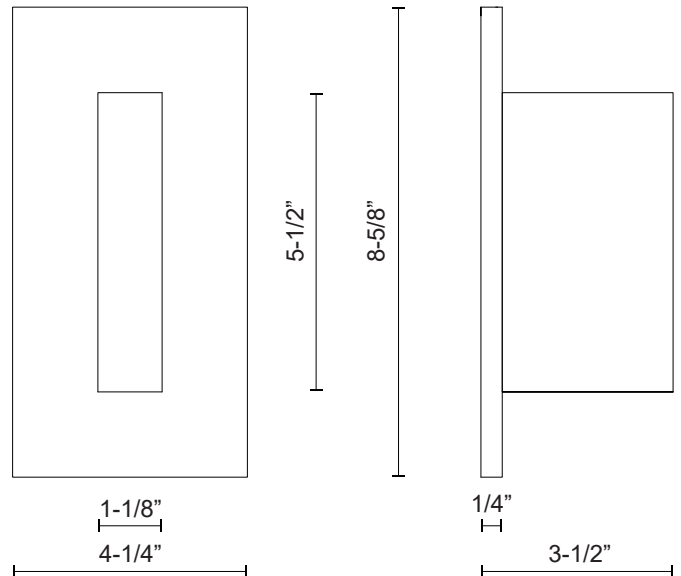

VISTA WS22109-BG

WALL

PROJECT

WS22109-BG
Brushed Gold

SPECIFICATION DETAILS

Fixture Dimensions	W1-1/8" x H5-1/2" x E3-1/2"
Light Source	AC LED Module
Wattage	7W
Total Lumens	505lm
Delivered Lumens	BG-362lm
Voltage	120V
Color Temperature	3000K
CRI (Ra)	90CRI
Optional Color Temps	2700K - 5000K Available, Minimum Order Quantities Apply
LED Rated Life	50,000 hours
Dimming	100% - 10%, ELV Dimmer (Not Included)
Glass Details	Clear Glass
ADA Compliant	Yes
Location	Dry
Illumination Direction	Up and Down
Mounting Style	All Orientation; Wall;
Canopy Dimensions	W4-1/4" x H8-5/8" x E1/4"
Paint Finish	BG01

* For custom options, consult factory for details.

* For warranty information, please visit www.kuzcolighting.com/warranty

DESCRIPTION

The distinctly minimal Vista sconce is composed of perpendicular proportional planes. Open at both ends the extruded rectangle emanates a crisp V-shaped light pattern up and down. The excellent craftsmanship is prominently displayed with the simplicity of form. The curated selection of fine finishes allow the fixture to accent a space with color and texture or blend into the environment.