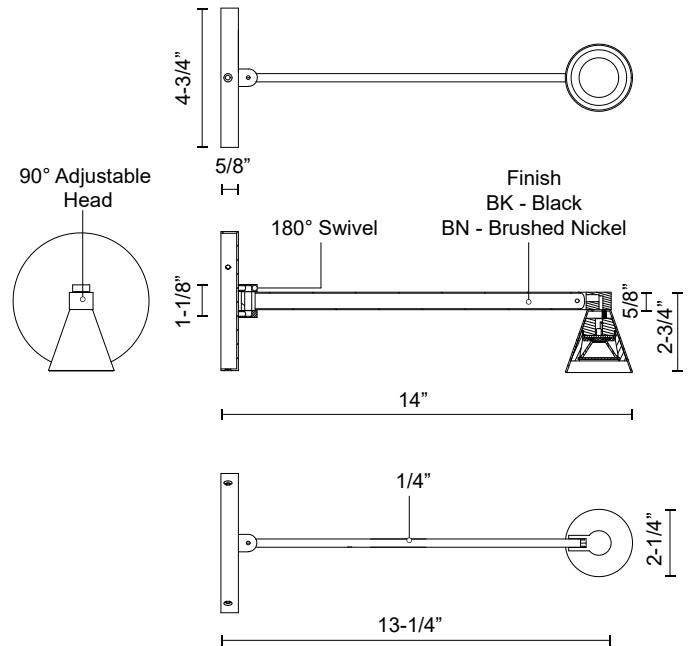

DUNE WS19914

WALL

PROJECT

WS19914-BN
Brushed Nickel

WS19914-BK
Black

SPECIFICATION DETAILS

Fixture Dimensions	W2-1/4" x H2-3/4" x E14"
Light Source	LED with DC Driver
Wattage	5W
Total Lumens	510lm
Delivered Lumens	BK-438lm
Voltage	120V
Color Temperature	3000K
CRI (Ra)	90CRI
Optional Color Temps	2700K - 5000K Available, Minimum Order Quantities Apply
LED Rated Life	50,000 hours
Dimming	100% - 10%, TRIAC or ELV Dimmer (Not Included)
Diffuser Details	Parabolic Metalized PC Reflector + Clear Lens
Shade Details	Machined Aluminum Shade
Location	Dry
Mounting Style	All Orientation; Wall;
CEC Title 24 JA8	Yes, JA8-2022
Canopy Dimensions	D4-3/4" x E5/8"
Paint Finish	BK02; BN01;

* For custom options, consult factory for details.

* For warranty information, please visit www.kuzcolighting.com/warranty

DESCRIPTION

Multiple spun aluminum cones are connected inline and direct light downwards from the geometric linear pendant. The Dune series classic minimalist lamp shapes yet in reduced scale to elegant effect. The LED spot sources are focused by diminutive reflectors housed within the exquisitely turned shades. Available in multiple configurations and finishes.