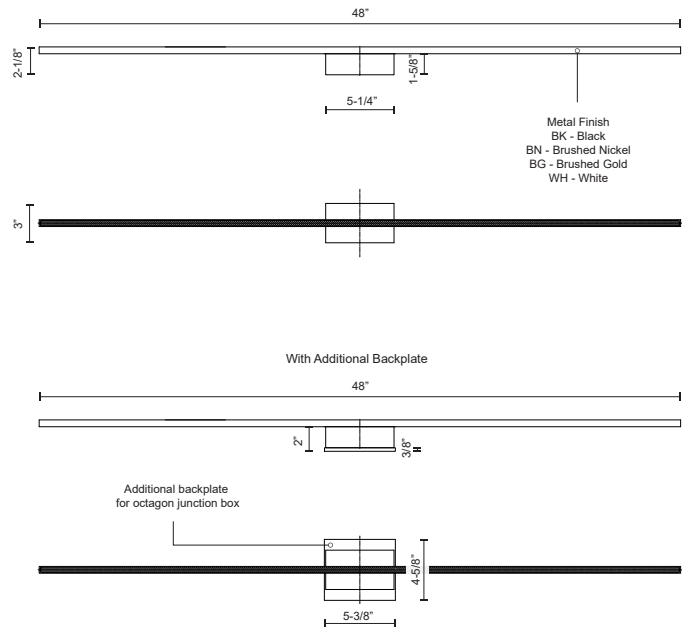

KUZCO

CANADA: 19054 28TH AVENUE - SURREY, BC V3Z 6M3

USA: 3035 E. LONE MOUNTAIN ROAD - LAS VEGAS, NV 89081

WWW.KUZCOLIGHTING.COM

© 2019 KUZCO LIGHTING. ALL RIGHTS RESERVED.

COMMENT