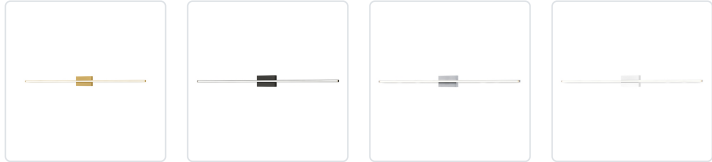

VEGA MINOR WS18248

WALL

PROJECT

DESCRIPTION

Following the success of the Vega family is the next evolution of the line, Vega Minor. The diminutive square linear profile envelops and radiates a soft uniform light in a diverse spectrum of lengths and unique configurations. Refined details with crafted finishes augment the reductive silhouette of the expanded collection.

WS18248-BG
Brushed Gold

WS18248-BK
Black

WS18248-BN
Brushed Nickel

WS18248-WH
White

SPECIFICATION DETAILS

Fixture Dimensions	W48" x H3" x E2-1/8"
Light Source	LED with DC Driver
Wattage	44W
Total Lumens	3690lm
Delivered Lumens	BK-1268lm; BN-2132lm; WH-2524lm;
Voltage	120V
Color Temperature	3000K
CRI (Ra)	90CRI
Optional Color Temps	2700K - 5000K Available, Minimum Order Quantities Apply
LED Rated Life	50,000 hours
Dimming	100% - 10%, TRIAC or ELV Dimmer (Not Included)
Diffuser Details	White Acrylic Diffuser
ADA Compliant	Yes
Location	Dry
Illumination Direction	Fontlight Illumination
Mounting Style	All Orientation; Wall;
CEC Title 24 JA8	Yes, JA8-2022
Canopy Dimensions	W5-3/8" x H4-5/8" x E3/8"
Paint Finish	BG01; BK02; BN02; WH02;