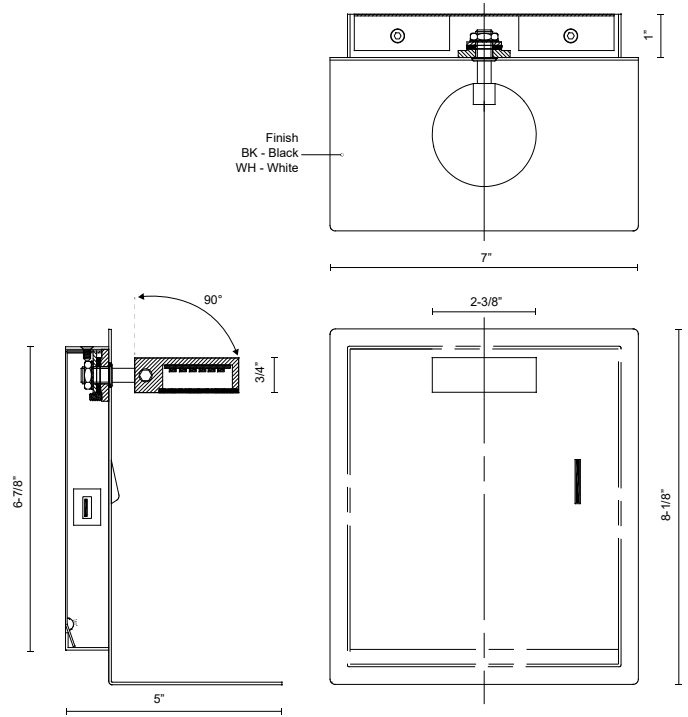

## SPECIFICATION DETAILS

<b>Fixture Dimensions</b>	W7" x H8-1/8" x E5"
<b>Light Source</b>	LED with DC Driver
<b>Wattage</b>	7W
<b>Total Lumens</b>	595lm
<b>Delivered Lumens</b>	WH-329lm*
<b>Voltage</b>	120V
<b>Color Temperature</b>	3000K
<b>CRI (Ra)</b>	90CRI
<b>Optional Color Temps</b>	2700K - 5000K Available, Minimum Order Quantities Apply
<b>LED Rated Life</b>	50,000 hours
<b>Diffuser Details</b>	Frosted acrylic diffuser
<b>Location</b>	Dry
<b>Paint Finish</b>	BK02; WH02;

## DESCRIPTION

Round puck light with adjustable head, in Black and White finishes.  
Available with phone shelf and USB charging port.