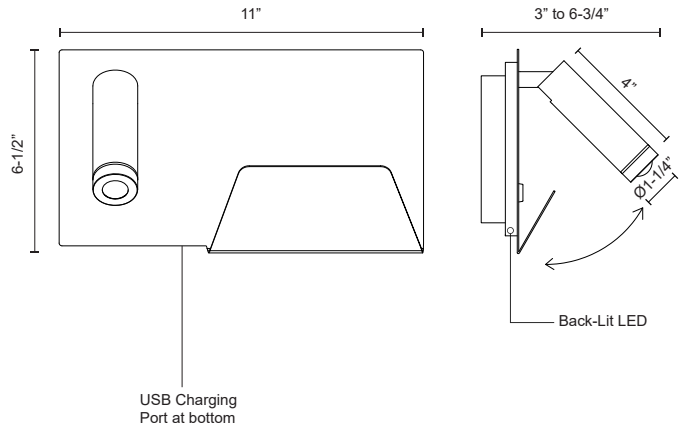

DORCHESTER WS16811L

WALL

PROJECT

DESCRIPTION

Perched on a rounded rectangular backplate an adjustable cylinder projects light where directed. The primary source of illumination in the DORCHESTER series is an LED spot focused by a fine convex glass optic. Integrated into the wall mount is a perimeter of ambient light connected to an independent switch. The larger product version adds further versatility with the addition of a phone shelf and concealed USB port.

SPECIFICATION DETAILS

Fixture Dimensions	W11" x H6-1/2" x E3" to 6-3/4"
Light Source	LED with DC Driver
Wattage	16W
Total Lumens	925lm
Delivered Lumens	WH-811lm
Voltage	120V
Color Temperature	3000K
CRI (Ra)	80CRI
Optional Color Temps	2700K - 5000K Available, Minimum Order Quantities Apply
LED Rated Life	50,000 hours
Dimming	Non-Dimming
Diffuser Details	Clear Acrylic TIR Lens
Location	Dry
Illumination Direction	Adjustable Spot Light and Backlit

* For custom options, consult factory for details.

* For warranty information, please visit www.kuzcolighting.com/warranty

KUZCO

19054 28TH AVENUE
SURREY - BC V3Z 6M3
CANADA

WWW.KUZCOLIGHTING.COM

COMMENT