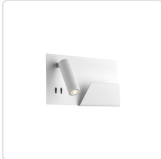

## DESCRIPTION

Perched on a rounded rectangular backplate an adjustable cylinder projects light where directed. The primary source of illumination in the DORCHESTER series is an LED spot focused by a fine convex glass optic. Integrated into the wall mount is a perimeter of ambient light connected to an independent switch. The larger product version adds further versatility with the addition of a phone shelf and concealed USB port.

WS16811L-BK  
Black

WS16811L-WH  
White