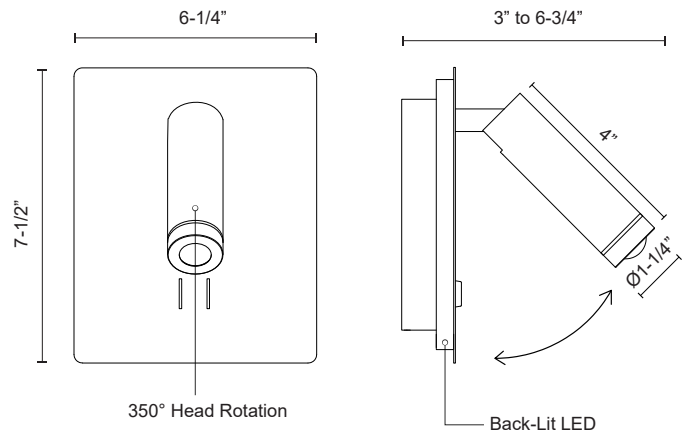

DORCHESTER WS16806

WALL

PROJECT

WS16806-WH
White

WS16806-BK
Black

SPECIFICATION DETAILS

Fixture Dimensions	W6-1/4" x H7-1/2" x E3" to 6-3/4"
Light Source	LED with DC Driver
Wattage	12W
Total Lumens	710lm
Delivered Lumens	WH-550lm
Voltage	120V
Color Temperature	3000K
CRI (Ra)	80CRI
Optional Color Temps	2700K - 5000K Available, Minimum Order Quantities Apply
LED Rated Life	50,000 hours
Dimming	Non-Dimming
Diffuser Details	Clear Acrylic TIR Lens
Location	Dry
Illumination Direction	Adjustable Spot Light and Backlit
Paint Finish	BK02; WH02;

* For custom options, consult factory for details.

* For warranty information, please visit www.kuzcolighting.com/warranty

DESCRIPTION

Perched on a rounded rectangular backplate an adjustable cylinder projects light where directed. The primary source of illumination in the DORCHESTER series is an LED spot focused by a fine convex glass optic. Integrated into the wall mount is a perimeter of ambient light connected to an independent switch. The larger product version adds further versatility with the addition of a phone shelf and concealed USB port.