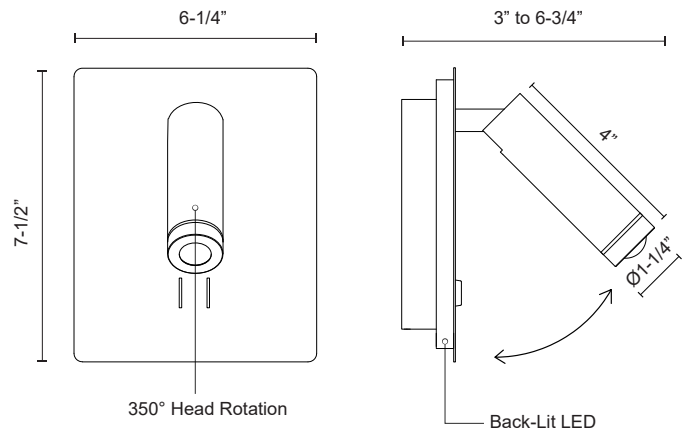

DORCHESTER WS16806

WALL

PROJECT

DESCRIPTION

Perched on a rounded rectangular backplate an adjustable cylinder projects light where directed. The primary source of illumination in the DORCHESTER series is an LED spot focused by a fine convex glass optic. Integrated into the wall mount is a perimeter of ambient light connected to an independent switch. The larger product version adds further versatility with the addition of a phone shelf and concealed USB port.

WS16806-BK
Black

WS16806-WH
White

SPECIFICATION DETAILS

* For custom options, consult factory for details.

Fixture Dimensions	W6-1/4" x H7-1/2" x E3" to 6-3/4"
Light Source	LED
Wattage	12W
Total Lumens	710lm
Delivered Lumens	WH-550lm
Voltage	120V
Color Temperature	3000K
CRI (Ra)	>80
Optional Color Temps	2700K - 5000K Available, Minimum Order Quantities Apply
LED Rated Life	50,000 hours
Dimming	Non-Dimming
Diffuser Details	TIR Lens + Clear Diffuser
Location	Dry
Warranty	5 Years