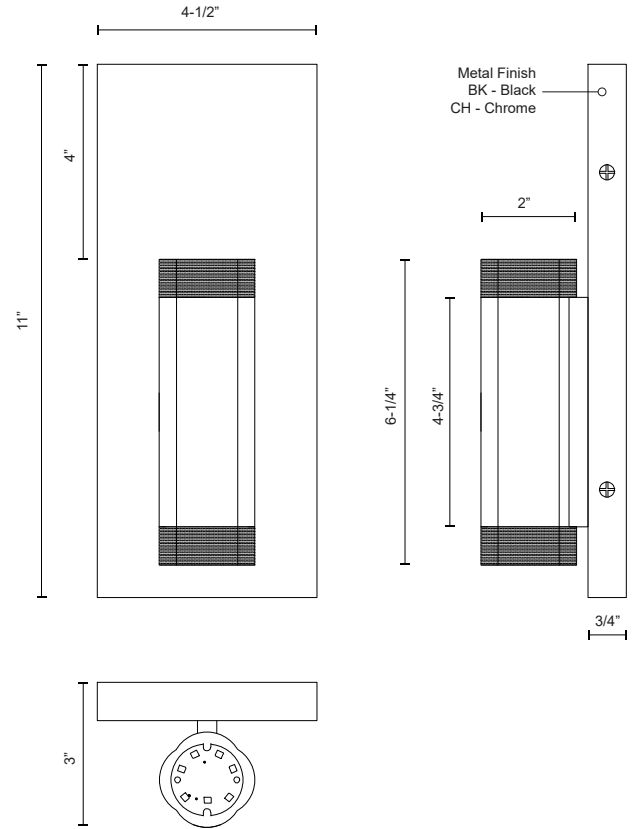

## SPECIFICATION DETAILS

\* For custom options, consult factory for details.

<b>Fixture Dimensions</b>	W4-1/2" x H11" x E3"
<b>Light Source</b>	AC LED Module
<b>Total Lumens</b>	505lm
<b>Wattage</b>	11W
<b>Delivered Lumens</b>	BK-206lm; CH-228lm;
<b>Voltage</b>	120V
<b>Color Temperature</b>	3000K
<b>CRI (Ra)</b>	90CRI
<b>Optional Color Temps</b>	2700K - 5000K Available, Minimum Order Quantities Apply
<b>LED Rated Life</b>	50,000 hours
<b>Diffuser Details</b>	Frosted acrylic diffuser
<b>Dimming</b>	100% - 10%, ELV Dimmer (Not Included)
<b>ADA Compliant</b>	Yes
<b>Compliance</b>	ADA
<b>Location</b>	Dry
<b>Warranty</b>	5 Years
<b>Illumination Direction</b>	Up and Down
<b>Mounting Style</b>	All Orientation; Wall;
<b>Canopy Dimensions</b>	W4-1/2"x H11"x E3/4"

## DESCRIPTION

Extruded aluminum quatrefoil lamps on rectangular wall mount. Finely textured powder-coat or plated finish. Opal diffuser caps. Up and down light. Custom options available.