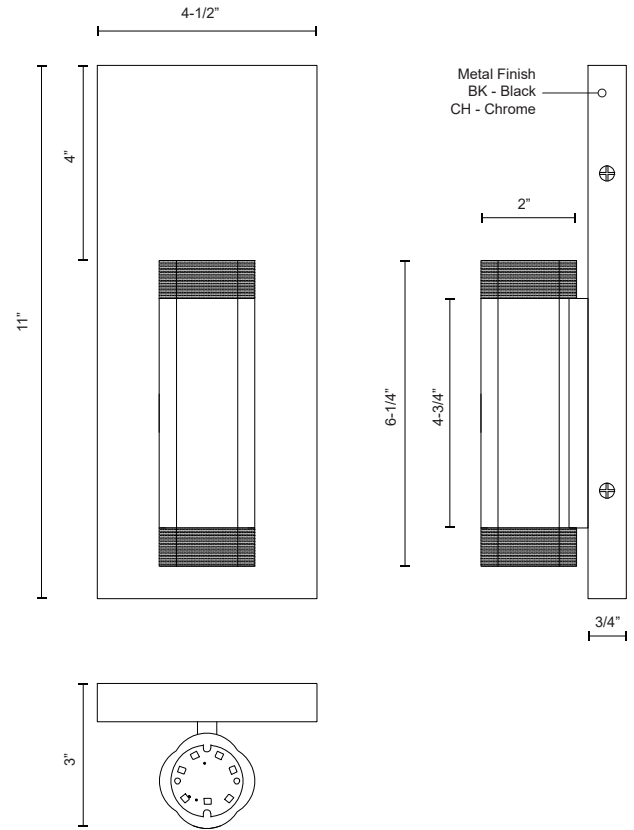

BRAZEN WS16705

WALL

PROJECT

WS16705-BK
Black

WS16705-CH
Chrome

SPECIFICATION DETAILS

* For custom options, consult factory for details.

Fixture Dimensions	W4-1/2"x H11"x E3"
Light Source	LED
Wattage	7W
Total Lumens	500lm*
Delivered Lumens	BK-206lm; CH-228lm;
Voltage	120V
Color Temperature	3000K
CRI (Ra)	>90
Optional Color Temps	2700K - 5000K Available, Minimum Order Quantities Apply
LED Rated Life	50,000 hours
Dimming	100% - 10%, ELV Dimmer (Not Included)
Diffuser Details	Frosted White Acrylic
Location	Dry
Warranty	5 Years
ADA Compliant	Yes
Canopy Dimensions	W4-1/2"x H11"x E3/4"

DESCRIPTION

Extruded aluminum quatrefoil lamps on rectangular wall mount. Finely textured powder-coat or plated finish. Opal diffuser caps. Up and down light. Custom options available.

KUZCO

19054 28TH AVENUE
SURREY - BC V3Z 6M3
CANADA