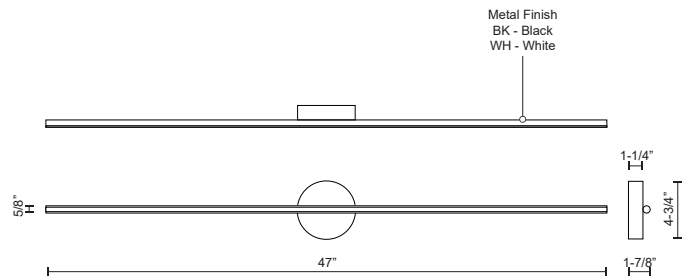

CHUTE WS14947

WALL

PROJECT

WS14947-WH
White

WS14947-BK
Black

SPECIFICATION DETAILS

Fixture Dimensions	W47" x H4-3/4" x E1-7/8"
Light Source	LED with DC Driver
Wattage	21W
Total Lumens	1700lm
Delivered Lumens	BK-975lm; WH-1192lm;
Voltage	120V
Color Temperature	3000K
CRI (Ra)	90CRI
Optional Color Temps	2700K - 5000K Available, Minimum Order Quantities Apply
LED Rated Life	50,000 hours
Dimming	100% - 10%, TRIAC or ELV Dimmer (Not Included)
Diffuser Details	White Acrylic Diffuser
Location	Dry
Illumination Direction	Fontlight Illumination
Mounting Style	All Orientation; Wall;
CEC Title 24 JA8	Yes, JA8-2022
Energy Star Certified	Energy Star Compliant
Canopy Dimensions	D4-3/4" x E1-1/4"

* For custom options, consult factory for details.

* For warranty information, please visit www.kuzcolighting.com/warranty

DESCRIPTION

Extruded aluminum cylinder with welded capped ends. Circular wall mount. Finely textured powder-coat finish. Rounded opal silicon diffuser. Outward emitting light. Custom options available.