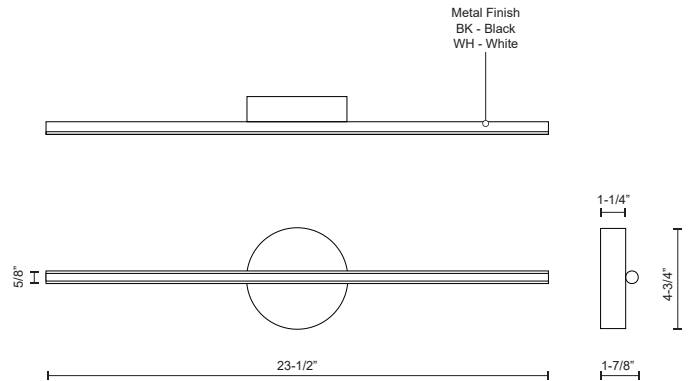

CHUTE WS14923

WALL

PROJECT

WS14923-BK
Black

WS14923-WH
White

SPECIFICATION DETAILS

Fixture Dimensions	W23-1/2" x H4-3/4" x E1-7/8"
Light Source	LED with DC Driver
Wattage	13W
Total Lumens	1015lm
Delivered Lumens	BK-642lm; WH-785lm;
Voltage	120V
Color Temperature	3000K
CRI (Ra)	90CRI
Optional Color Temps	2700K - 5000K Available, Minimum Order Quantities Apply
LED Rated Life	50,000 hours
Dimming	100% - 10%, TRIAC or ELV Dimmer (Not Included)
Diffuser Details	White Acrylic Diffuser
ADA Compliant	Yes
Location	Dry
Illumination Direction	Footlight Illumination
Mounting Style	All Orientation; Wall;
CEC Title 24 JA8	Yes, JA8-2022
Canopy Dimensions	D4-3/4" x E1-1/4"

* For custom options, consult factory for details.

* For warranty information, please visit www.kuzcolighting.com/warranty

DESCRIPTION

Extruded aluminum cylinder with welded capped ends. Circular wall mount. Finely textured powder-coat finish. Rounded opal silicon diffuser. Outward emitting light. Custom options available.