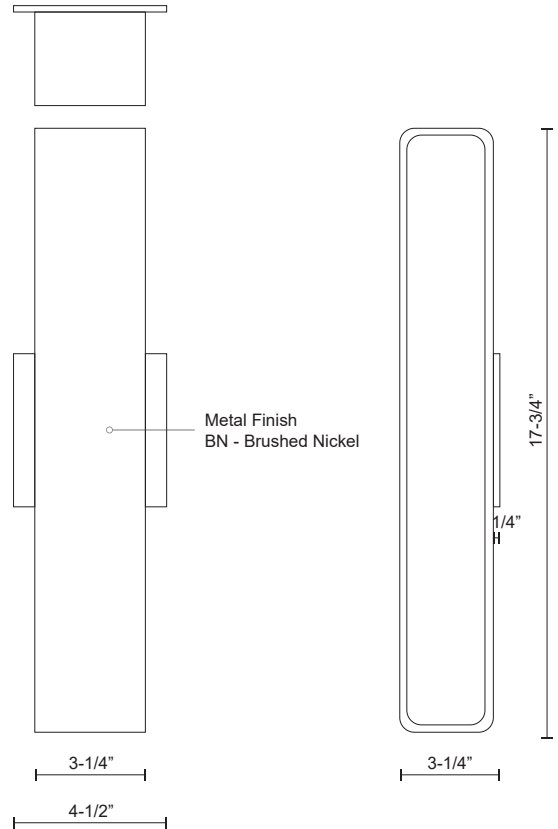

AREZZO WS10918

WALL

PROJECT

DESCRIPTION

Sleek rectangular cast metal housing with refined rounded corners, the unique design is tapered outward from the base of the fixture which enhances the light output against wall and surrounding areas. Metal finish available in brushed nickel and is equipped with our powerful 120V AC LED technology. Similar styled wall scones available see series for full family details.

SPECIFICATION DETAILS

* For custom options, consult factory for details.

| | |
|-------------------------------|---|
| Fixture Dimensions | W3-1/4" x H17-3/4" x E3-1/4" |
| Light Source | AC LED Module |
| Wattage | 14W |
| Total Lumens | 1200lm |
| Delivered Lumens | BN-545lm |
| Voltage | 120V |
| Color Temperature | 3000K |
| CRI (Ra) | 90CRI |
| Optional Color Temps | 2700K - 5000K Available, Minimum Order Quantities Apply |
| LED Rated Life | 50,000 hours |
| Dimming | 100% - 10%, ELV Dimmer (Not Included) |
| Diffuser Details | White Acrylic Diffuser |
| ADA Compliant | Yes |
| Compliance | ADA |
| Location | Dry |
| Warranty | 5 Years |
| Illumination Direction | Backlit |
| Mounting Style | All Orientation; Wall; |
| Canopy Dimensions | W4-1/2" x H4-1/2" x E1/4" |
| Finish Option(s) | Brushed Nickel |