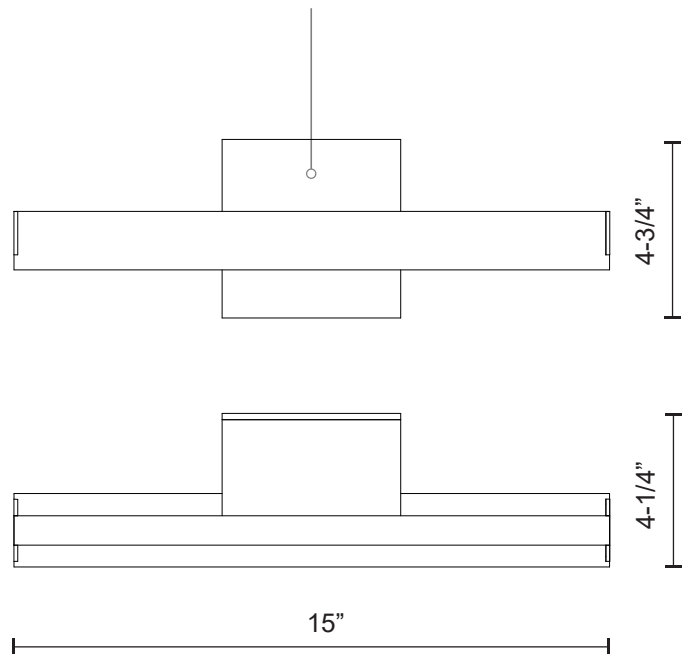

GALLERIA WS10415

WALL

PROJECT

DESCRIPTION

A 15 inch long wall sconce is ideal for illuminating artwork or any design motive that calls for a seamless flood of light. A matching square aluminum backplate attaches this extruded aluminum downlight without visible fasteners. Classic black or white powder coat options, dimming availability, and clean and even LED light distribution – this wall sconce is setting the new standard.

SPECIFICATION DETAILS

Fixture Dimensions	W15" x H4-3/4" x E4-1/4"
Light Source	AC LED Module
Wattage	11W
Total Lumens	800lm
Delivered Lumens	BK-279lm; WH-543lm;
Voltage	120V
Color Temperature	3000K
CRI (Ra)	90CRI
Optional Color Temps	2700K - 5000K Available, Minimum Order Quantities Apply
LED Rated Life	50,000 hours
Dimming	100% - 10%, ELV Dimmer (Not Included)
Diffuser Details	White Acrylic Diffuser
Location	Dry
Mounting Style	All Orientation; Wall;
CEC Title 24 JA8	Yes, JA8-2022
Canopy Dimensions	W4-3/4" x H4-3/4" x E1/8"

* For custom options, consult factory for details.

* For warranty information, please visit www.kuzcolighting.com/warranty

Metal Finish
WH - White
BK - Black

KUZCO

19054 28TH AVENUE
SURREY - BC V3Z 6M3
CANADA

WWW.KUZCOLIGHTING.COM

COMMENT