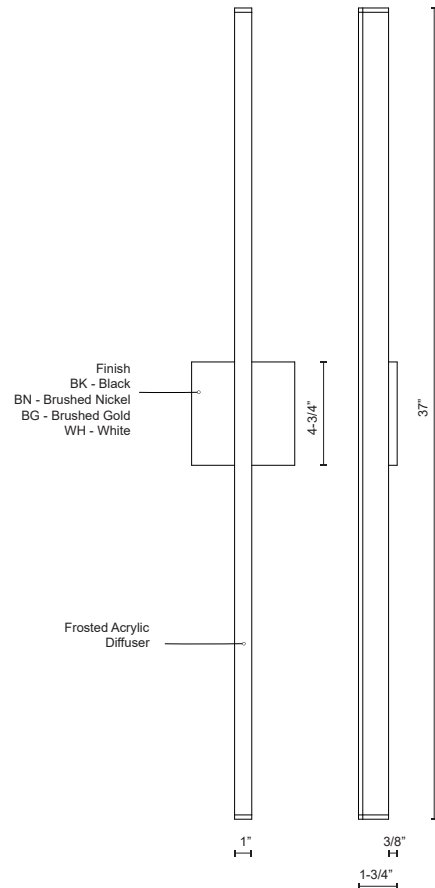

VEGA WS10336

WALL

PROJECT

WS10336-BG
Brushed Gold

WS10336-BK
Black

WS10336-WH
White

WS10336-BN
Brushed Nickel

SPECIFICATION DETAILS

Fixture Dimensions	W1" x H37" x E1-3/4"
Light Source	AC LED Module
Wattage	26W
Total Lumens	2000lm
Delivered Lumens	BK-835lm; BN-1278lm; WH-1405lm;
Voltage	120V
Color Temperature	3000K
CRI (Ra)	90CRI
Optional Color Temps	2700K - 5000K Available, Minimum Order Quantities Apply
LED Rated Life	50,000 hours
Dimming	100% - 10%, ELV Dimmer (Not Included)
Diffuser Details	White Acrylic Diffuser
ADA Compliant	Yes
Location	Dry
Illumination Direction	Fontlight Illumination
Mounting Style	All Orientation; Wall;
CEC Title 24 JA8	Yes, JA8-2022
Canopy Dimensions	W4-3/4" x H4-3/4" x E3/8"
Paint Finish	BG01; BK02; BN02; WH02;

* For custom options, consult factory for details.

* For warranty information, please visit www.kuzcolighting.com/warranty

DESCRIPTION

Slim state-of-the-art linear LED wall sconce brings sophistication to any room it is installed in. Available in black, brushed nickel, brushed gold and white metal finishes with full length linear frosted acrylic diffuser which when lit diffuses the light evenly into the room. Provided with our powerful 120V AC LED technology. Available in two different sizes and matching pendants see series for more details.