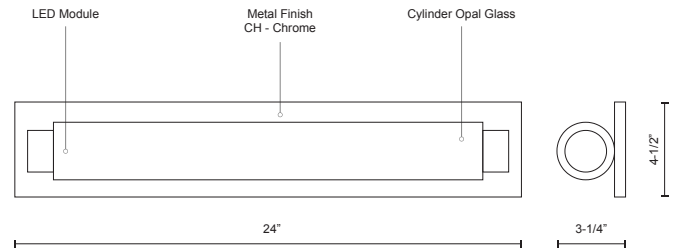

CHARLESTON VL7524-CH

VANITY

PROJECT

DESCRIPTION

Modern LED vanity with cylinder shaped white opal glass. Metal details in chrome finish with our powerful 120V AC LED technology. Matching wall sconces available; see series for more information.

SPECIFICATION DETAILS

* For custom options, consult factory for details.

Fixture Dimensions	W24" x H4-1/2" x E3-1/4"
Light Source	LED
Wattage	23W
Total Lumens	1800lm
Delivered Lumens	CH-1367lm
Voltage	120V
Color Temperature	3000K
CRI (Ra)	>90
Optional Color Temps	2700K - 5000K Available, Minimum Order Quantities Apply
LED Rated Life	50,000 hours
Dimming	100% - 10%, ELV Dimmer (Not Included)
Diffuser Details	White Acrylic Diffuser
Location	Damp
Warranty	5 Years
ADA Compliant	Yes