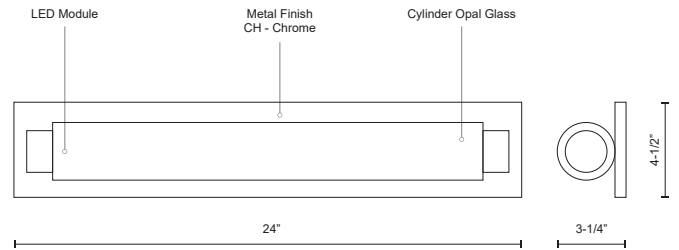

**CHARLESTON
VL7524
VANITY**

PROJECT

DESCRIPTION

Modern LED vanity with cylinder shaped white opal glass. Metal details in chrome finish with our powerful 120V AC LED technology. Matching wall sconces available; see series for more information.

SPECIFICATION DETAILS

Fixture Dimensions	W24" x H4-1/2" x E3-1/4"
Light Source	LED
Wattage	24W
Total Lumens	1800lm
Delivered Lumens	CH-1367lm
Voltage	120V
Color Temperature	3000K
CRI (Ra)	90CRI
Optional Color Temps	2700K - 5000K Available, Minimum Order Quantities Apply
LED Rated Life	50,000 hours
Dimming	100% - 10%, ELV Dimmer (Not Included)
Glass Details	Opal Glass
ADA Compliant	Yes
Location	Damp
CEC Title 24 JA8	Yes, JA8-2022
Paint Finish	CH01
Finish Option(s)	Chrome

* For custom options, consult factory for details.

* For warranty information, please visit www.kuzcolighting.com/warranty

KUZCO

CANADA: 19054 28TH AVENUE - SURREY, BC V3Z 6M3
USA: 3035 E. LONE MOUNTAIN ROAD - LAS VEGAS, NV 89081

WWW.KUZCOLIGHTING.COM

© 2016 KUZCO LIGHTING. ALL RIGHTS RESERVED.

COMMENT