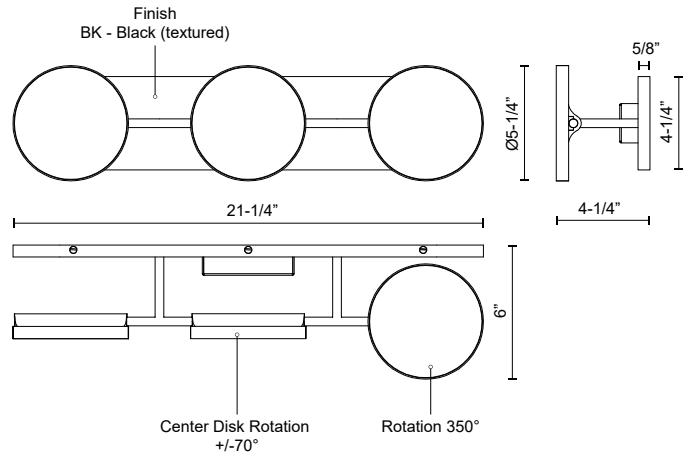

**SPECIFICATION DETAILS**

\* For custom options, consult factory for details.

<b>Fixture Dimensions</b>	L21-1/4" x H5-1/4" x E6"
<b>Light Source</b>	LED with DC Driver
<b>Wattage</b>	25W
<b>Total Lumens</b>	1955lm
<b>Delivered Lumens</b>	1715lm*
<b>Voltage</b>	120V
<b>Color Temperature</b>	3000K
<b>CRI (Ra)</b>	90CRI
<b>Optional Color Temps</b>	2700K - 5000K Available, Minimum Order Quantities Apply
<b>LED Rated Life</b>	50,000 hours
<b>Dimming</b>	100% - 10%, TRIAC or ELV Dimmer (Not Included)
<b>Diffuser Details</b>	Acrylic Light Guide
<b>Location</b>	Damp
<b>Warranty</b>	5 Years
<b>Mounting Style</b>	All Orientation; Wall;
<b>CEC Title 24 JA8</b>	Yes, JA8-19
<b>Energy Star Certified</b>	Energy Star Compliant
<b>Canopy Dimensions</b>	L21-1/4" x H4-1/4" x E5/8"
<b>Finish Option(s)</b>	Black