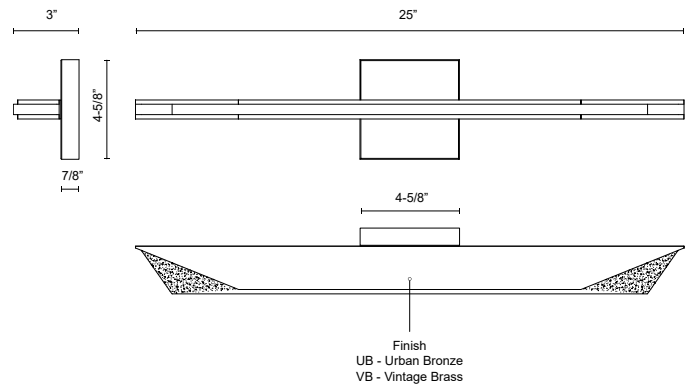

TACHI VL64225

VANITY

PROJECT

SPECIFICATION DETAILS

Fixture Dimensions	W25" x H4-5/8" x E3"
Height from center	2-1/2"
Light Source	LED with DC Driver
Wattage	20W
Total Lumens	1425lm
Delivered Lumens	920lm*
Voltage	120V
Color Temperature	3000K
CRI (Ra)	90CRI
Optional Color Temps	2700K - 5000K Available, Minimum Order Quantities Apply
LED Rated Life	50,000 hours
Dimming	100% - 10%, TRIAC or ELV Dimmer (Not Included)
Diffuser Details	Frosted Acrylic Light Guide
ADA Compliant	Yes
Location	Damp
Illumination Direction	Front
Mounting Style	Wall Mount, All Orientation
CEC Title 24 JA8	Yes, JA8-2022
Canopy Dimensions	W4-5/8" x H4-5/8" x E7/8"
Material	Steel + Acrylic
Paint Finish	UB01; VB01;

* For custom options, consult factory for details.

* For warranty information, please visit www.kuzcolighting.com/warranty

DESCRIPTION

Introducing Tachi: Inspired by Japanese blades, this lighting series features geometric, modern shapes in timeless Urban Bronze and Vintage Brass finishes. Utilizing light guide technology with frosted acrylic diffusers, Tachi offers a blend of sleekness and tradition for any contemporary setting.

- Sleek, geometric shapes
- Integrated LED, no need for bulbs
- Light Guide technology provides an ample glow throughout
- Vintage Brass or Urban Bronze finishes
- Mounting Options: Horizontal or Vertical (VL AND WS ONLY)

KUZCO

CANADA: 19054 28TH AVENUE - SURREY, BC V3Z 6M3

USA: 3035 E. LONE MOUNTAIN ROAD - LAS VEGAS, NV 89081

WWW.KUZCOLIGHTING.COM

© 2024 KUZCO LIGHTING. ALL RIGHTS RESERVED.

COMMENT