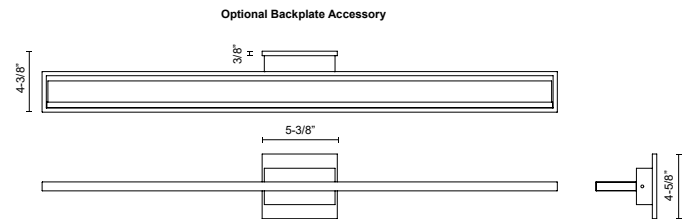

VL63636-BK  
 Black

VL63636-BN  
 Brushed Nickel

VL63636-CH  
 Chrome

**SPECIFICATION DETAILS**

\* For custom options, consult factory for details.

<b>Fixture Dimensions</b>	W36-1/2" x H2-5/8" x E3-7/8"
<b>Light Source</b>	LED with DC Driver
<b>Wattage</b>	34W
<b>Total Lumens</b>	2295lm
<b>Delivered Lumens</b>	CH-1630lm
<b>Voltage</b>	120V
<b>Color Temperature</b>	3000K
<b>CRI (Ra)</b>	90CRI
<b>Optional Color Temps</b>	2700K - 5000K Available, Minimum Order Quantities Apply
<b>LED Rated Life</b>	50,000 hours
<b>Dimming</b>	100% - 10%, TRIAC or ELV Dimmer (Not Included)
<b>Diffuser Details</b>	Acrylic Light Guide
<b>ADA Compliant</b>	Yes
<b>Location</b>	Damp
<b>Compliance</b>	ADA
<b>Warranty</b>	5 Years
<b>Illumination Direction</b>	Up and Down
<b>Mounting Style</b>	All Orientation; Wall;
<b>Canopy Dimensions</b>	W5-3/8" x H4-5/8" x E3/8"