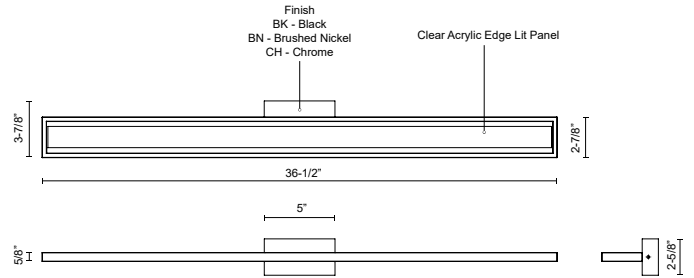

VL63636-BK  
 Black

VL63636-BN  
 Brushed Nickel

VL63636-CH  
 Chrome

**SPECIFICATION DETAILS**

\* For custom options, consult factory for details.

<b>Fixture Dimensions</b>	W36-1/2" x H2-5/8" x E3-7/8"
<b>Light Source</b>	LED with DC Driver
<b>Wattage</b>	34W
<b>Total Lumens</b>	2295lm
<b>Delivered Lumens</b>	CH-1630lm
<b>Voltage</b>	120V
<b>Color Temperature</b>	3000K
<b>CRI (Ra)</b>	90CRI
<b>Optional Color Temps</b>	2700K - 5000K Available, Minimum Order Quantities Apply
<b>LED Rated Life</b>	50,000 hours
<b>Dimming</b>	100% - 10%, TRIAC or ELV Dimmer (Not Included)
<b>Diffuser Details</b>	Acrylic Light Guide
<b>ADA Compliant</b>	Yes
<b>Location</b>	Damp
<b>Compliance</b>	ADA
<b>Warranty</b>	5 Years
<b>Illumination Direction</b>	Up and Down
<b>Mounting Style</b>	All Orientation; Wall;
<b>Canopy Dimensions</b>	W5-3/8" x H4-5/8" x E3/8"