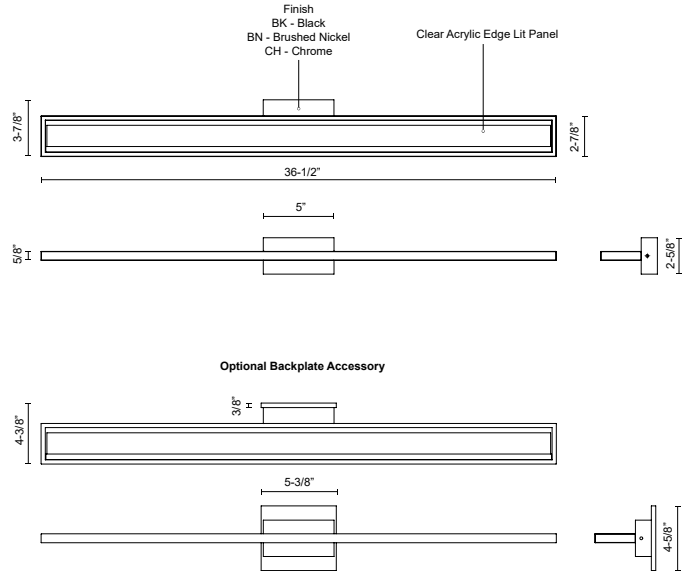

BRIO VL63636

VANITY

PROJECT

DESCRIPTION

Angular, clean lines define the Brio Vanity Collection. Rectangular forms forged in metallic Black, Brushed Nickel and Chrome finishes illuminate with ample light circulating the frame.

SPECIFICATION DETAILS

Fixture Dimensions	W36-1/2" x H2-5/8" x E3-7/8"
Light Source	LED with DC Driver
Wattage	33W
Total Lumens	2295lm
Delivered Lumens	CH-1630lm
Voltage	120V
Color Temperature	3000K
CRI (Ra)	90CRI
Optional Color Temps	2700K - 5000K Available, Minimum Order Quantities Apply
LED Rated Life	50,000 hours
Dimming	100% - 10%, TRIAC or ELV Dimmer (Not Included)
Diffuser Details	Acrylic Light Guide
ADA Compliant	Yes
Location	Damp
Illumination Direction	Up and Down
Mounting Style	All Orientation; Wall;
CEC Title 24 JA8	Yes, JA8-2022
Canopy Dimensions	W5-3/8" x H4-5/8" x E3/8"
Paint Finish	BK02; BN01; CH01;

* For custom options, consult factory for details.

* For warranty information, please visit www.kuzcolighting.com/warranty

KUZCO

CANADA: 19054 28TH AVENUE - SURREY, BC V3Z 6M3

USA: 3035 E. LONE MOUNTAIN ROAD - LAS VEGAS, NV 89081

WWW.KUZCOLIGHTING.COM

© 2021 KUZCO LIGHTING. ALL RIGHTS RESERVED.

COMMENT