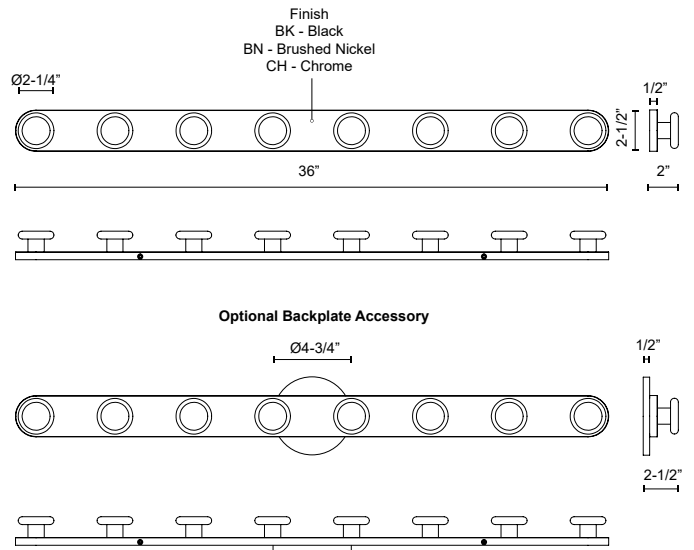

SPECIFICATION DETAILS

Fixture Dimensions	W36" x H2-1/2" x E2"
Light Source	AC LED Module
Wattage	23W
Total Lumens	1700lm
Delivered Lumens	735lm*
Voltage	120V
Color Temperature	3000K
CRI (Ra)	90CRI
Optional Color Temps	2700K - 5000K Available, Minimum Order Quantities Apply
LED Rated Life	50,000 hours
Dimming	100% - 10%, ELV Dimmer (Not Included)
Glass Details	Opal Glass
ADA Compliant	Yes
Location	Damp
Illumination Direction	Omni-directional
Mounting Style	All Orientation; Wall;
Canopy Dimensions	D4-3/4" x E1/2"
Paint Finish	BK02; BN01; CH01;

* For custom options, consult factory for details.

* For warranty information, please visit www.kuzcolighting.com/warranty

DESCRIPTION

Inspired by timeless shapes and forms of vanity lighting with an elevated twist, the Rezz Collection aims to please. With ample LED lighting for all your vanity needs and a shape that will never go out of fashion, the Rezz Collection has it all.

COMMENT