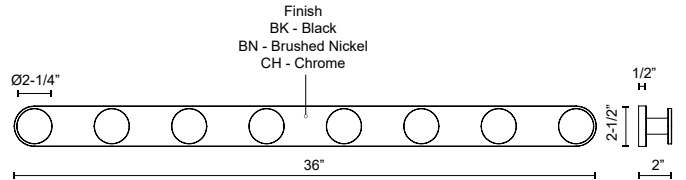

SPECIFICATION DETAILS

Fixture Dimensions	W36" x H2-1/2" x E2"
Light Source	AC LED Module
Wattage	23W
Total Lumens	1700lm
Delivered Lumens	550lm
Voltage	120V
Color Temperature	3000K
CRI (Ra)	90CRI
Optional Color Temps	2700K - 5000K Available, Minimum Order Quantities Apply
LED Rated Life	50,000 hours
Dimming	100% - 10%, ELV Dimmer (Not Included)
Diffuser Details	Frosted PC Diffuser
ADA Compliant	Yes
Location	Damp
Illumination Direction	All-Direction
Mounting Style	All Orientation; Wall;
Canopy Dimensions	D4-3/4" x E1/2"
Paint Finish	BK02; BN01; CH01;

* For custom options, consult factory for details.

* For warranty information, please visit www.kuzcolighting.com/warranty

DESCRIPTION

With architectural rods of illumination paired with strong Black, Chrome, and Polished Nickel metal finishes, this collection makes a subtle, yet bold statement in any size bathroom setting.