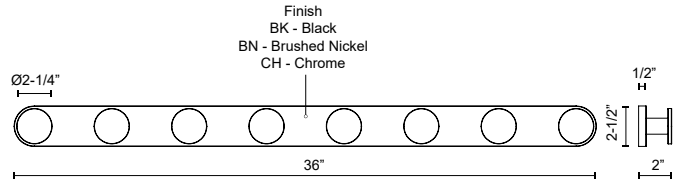

**EDNA
VL63336**

WALL

PROJECT

SPECIFICATION DETAILS

Fixture Dimensions	W36" x H2-1/2" x E2"
Light Source	AC LED Module
Wattage	23W
Total Lumens	1700lm
Delivered Lumens	CH-700lm*
Voltage	120V
Color Temperature	3000K
CRI (Ra)	90CRI
Optional Color Temps	2700K - 5000K Available, Minimum Order Quantities Apply
LED Rated Life	50,000 hours
Dimming	100% - 10%, ELV Dimmer (Not Included)
Diffuser Details	Frosted PC Diffuser
ADA Compliant	Yes
Location	Damp
Illumination Direction	All-Direction
Mounting Style	All Orientation; Wall;
Canopy Dimensions	D4-3/4" x E1/2"
Paint Finish	BK02; BN01; CH01;

* For custom options, consult factory for details.

* For warranty information, please visit www.kuzcolighting.com/warranty

DESCRIPTION

With architectural rods of illumination paired with strong Black, Chrome, and Polished Nickel metal finishes, this collection makes a subtle, yet bold statement in any size bathroom setting.