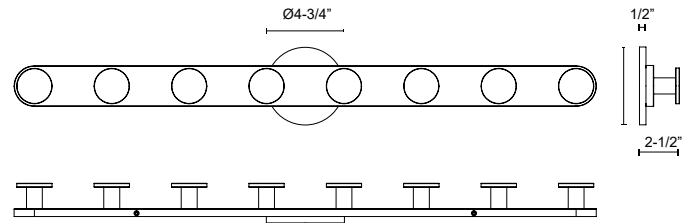

Optional Backplate Accessory