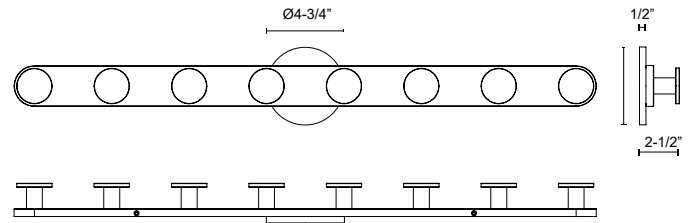

Optional Backplate Accessory

KUZCO

CANADA: 19054 28TH AVENUE - SURREY, BC V3Z 6M3
USA: 3035 E. LONE MOUNTAIN ROAD - LAS VEGAS, NV 89081

WWW.KUZCOLIGHTING.COM

© 2021 KUZCO LIGHTING. ALL RIGHTS RESERVED.

COMMENT