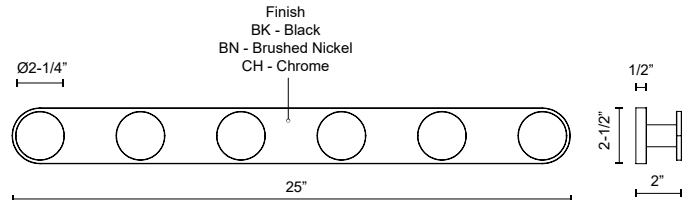

EDNA VL63325

VANITY

PROJECT

DESCRIPTION

With architectural rods of illumination paired with strong Black, Chrome, and Polished Nickel metal finishes, this collection makes a subtle, yet bold statement in any size bathroom setting.

SPECIFICATION DETAILS

Fixture Dimensions	W25" x H2-1/2" x E2"
Light Source	AC LED Module
Wattage	17W
Total Lumens	1270lm
Delivered Lumens	460lm*
Voltage	120V
Color Temperature	3000K
CRI (Ra)	90CRI
Optional Color Temps	2700K - 5000K Available, Minimum Order Quantities Apply
LED Rated Life	50,000 hours
Dimming	100% - 10%, ELV Dimmer (Not Included)
Diffuser Details	Frosted PC Diffuser
ADA Compliant	Yes
Location	Damp
Illumination Direction	All-Direction
Mounting Style	All Orientation; Wall;
Canopy Dimensions	D5-1/2" x E1/2"
Paint Finish	BK02; BN01; CH01;

* For custom options, consult factory for details.

* For warranty information, please visit www.kuzcolighting.com/warranty