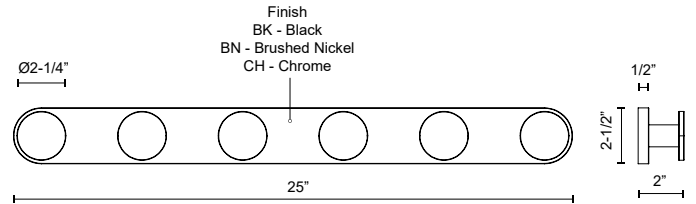

DESCRIPTION

With architectural rods of illumination paired with strong Black, Chrome, and Polished Nickel metal finishes, this collection makes a subtle, yet bold statement in any size bathroom setting.

SPECIFICATION DETAILS

Fixture Dimensions	W25" x H2-1/2" x E2"
Light Source	AC LED Module
Wattage	17W
Total Lumens	1270lm
Delivered Lumens	460lm*
Voltage	120V
Color Temperature	3000K
CRI (Ra)	90CRI
Optional Color Temps	2700K - 5000K Available, Minimum Order Quantities Apply
LED Rated Life	50,000 hours
Dimming	100% - 10%, ELV Dimmer (Not Included)
Diffuser Details	Frosted PC Diffuser
ADA Compliant	Yes
Location	Damp
Illumination Direction	All-Direction
Mounting Style	All Orientation; Wall;
Canopy Dimensions	D4-3/4" x E1/2"
Paint Finish	BK02; BN01; CH01;

* For custom options, consult factory for details.

* For warranty information, please visit www.kuzcolighting.com/warranty