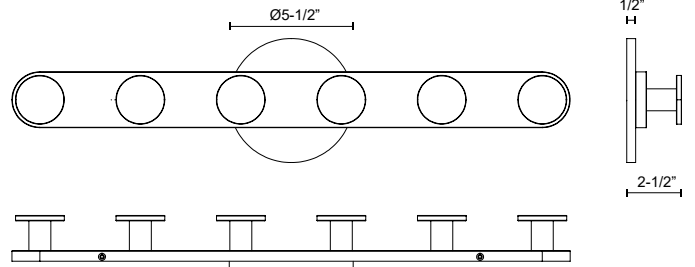

Optional Backplate Accessory

KUZCO

CANADA: 19054 28TH AVENUE - SURREY, BC V3Z 6M3
USA: 3035 E. LONE MOUNTAIN ROAD - LAS VEGAS, NV 89081

WWW.KUZCOLIGHTING.COM

© 2021 KUZCO LIGHTING. ALL RIGHTS RESERVED.

COMMENT