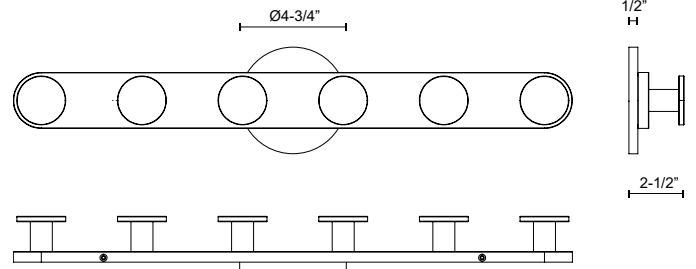

Optional Backplate Accessory