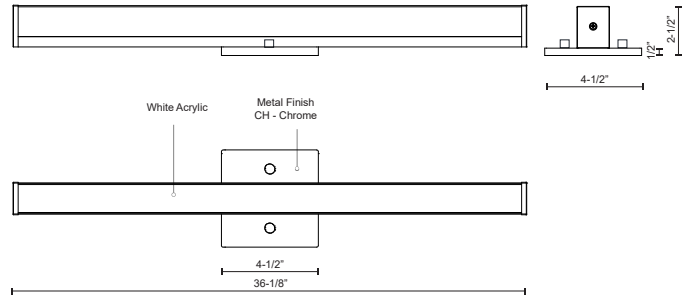

**JANE-SLIM
VL6236-CH
VANITY**

PROJECT

DESCRIPTION

Simplistic Modern LED with rectangular shaped white acrylic finished with chrome end caps and matching canopy. Equipped with our powerful 120V AC LED technology, and may be mounted horizontally or vertically. Available in three different sizes and four different design styles.

SPECIFICATION DETAILS

* For custom options, consult factory for details.

Fixture Dimensions	W36-1/8" x H4-1/2" x E2-1/2"
Light Source	LED
Wattage	49W
Total Lumens	3600lm
Delivered Lumens	CH-2179lm
Voltage	120V
Color Temperature	3000K
CRI (Ra)	90CRI
Optional Color Temps	2700K - 5000K Available, Minimum Order Quantities Apply
LED Rated Life	50,000 hours
Dimming	100% - 10%, ELV Dimmer (Not Included)
Diffuser Details	White Acrylic Diffuser
ADA Compliant	Yes
Location	Damp
Compliance	ADA
Warranty	5 Years
Canopy Dimensions	W4-1/2" x H4-1/2" x E1/2"
Finish Option(s)	Chrome