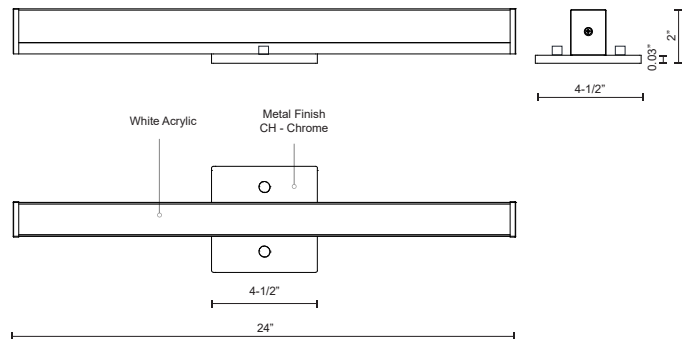

**JANE-SLIM
VL6224-CH
VANITY**

PROJECT

DESCRIPTION

Simplistic Modern LED with rectangular shaped white acrylic finished with chrome end caps and matching canopy. Equipped with our powerful 120V AC LED technology, and may be mounted horizontally or vertically. Available in three different sizes and four different design styles.

SPECIFICATION DETAILS

* For custom options, consult factory for details.

Fixture Dimensions	W24" x H4-1/2" x E2"
Light Source	AC LED Module
Wattage	29W
Total Lumens	2400lm
Delivered Lumens	CH-1457lm
Voltage	120V
Color Temperature	3000K
CRI (Ra)	90CRI
Optional Color Temps	2700K - 5000K Available, Minimum Order Quantities Apply
LED Rated Life	50,000 hours
Dimming	100% - 10%, ELV Dimmer (Not Included)
Diffuser Details	White Acrylic Diffuser
ADA Compliant	Yes
Location	Damp
Compliance	ADA
Warranty	5 Years
Mounting Style	All Orientation; Wall;
Canopy Dimensions	W4-1/2" x H4-1/2" x E1/2"
Finish Option(s)	Chrome